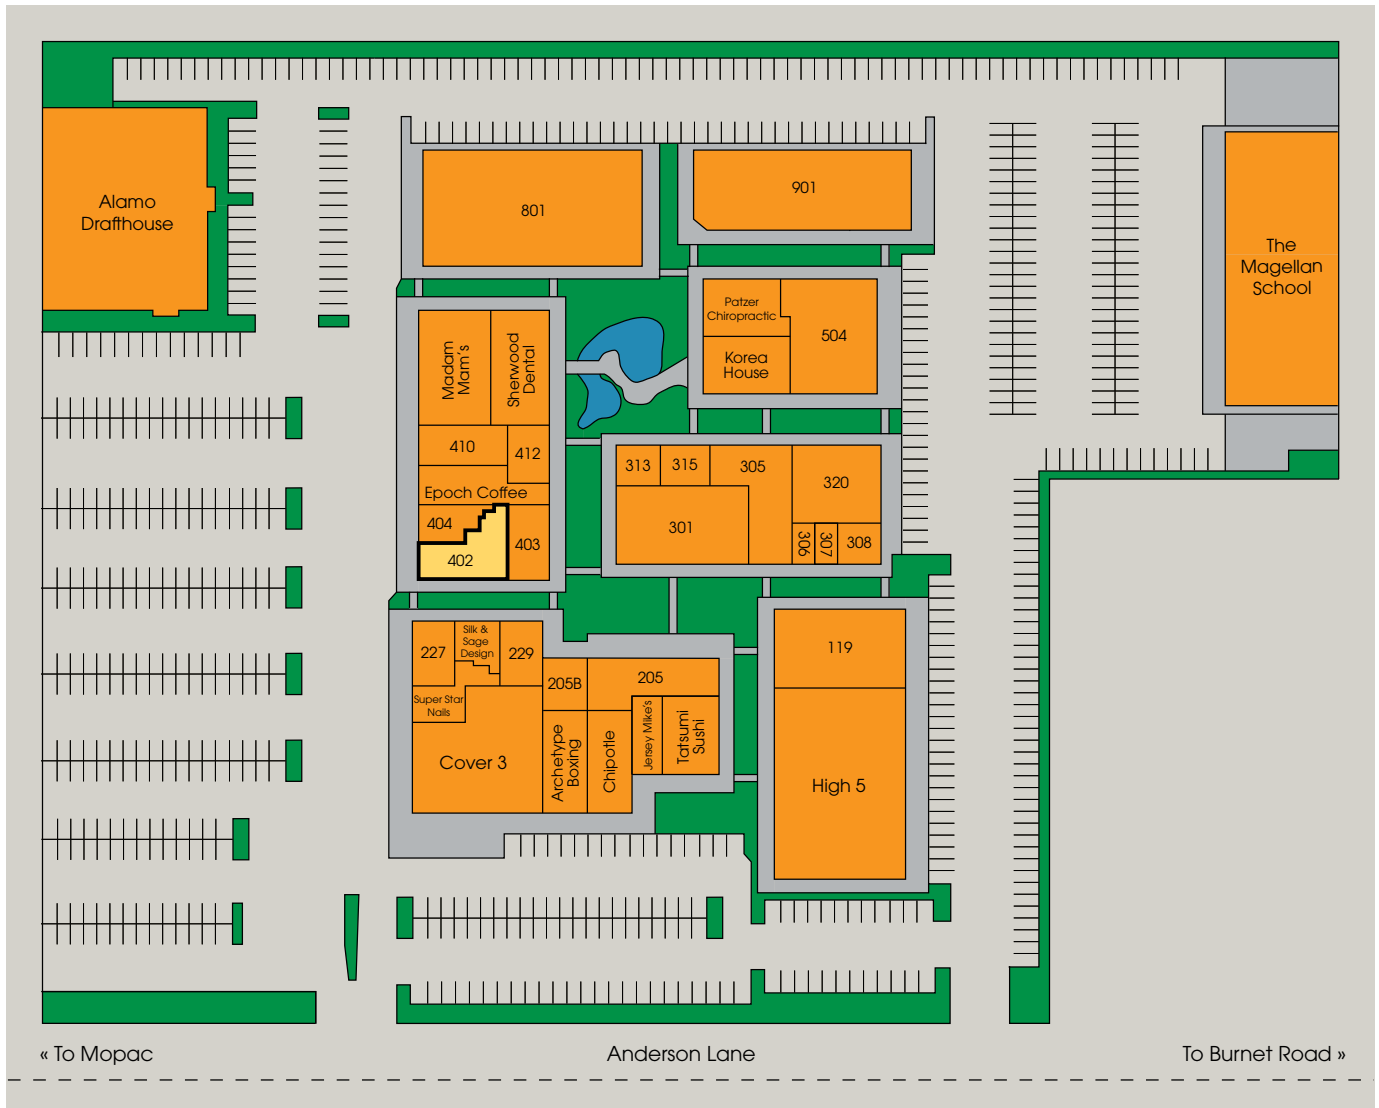

SUITE 402

1,705 SF

SUITE 402

1,705 SF

SUITE 402

1,705 SF

- Great retail suite with visibility
- Ample parking for customers and employees