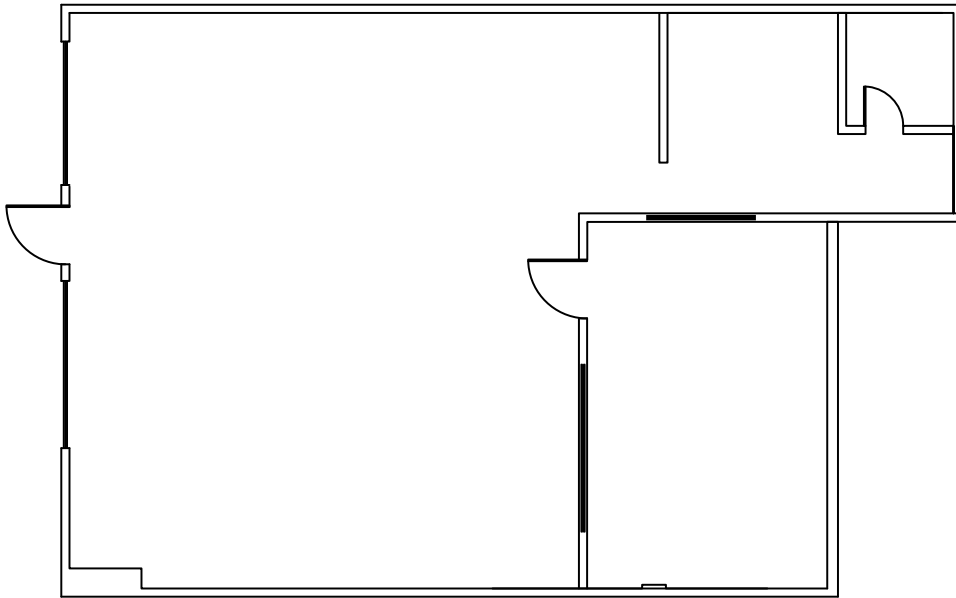

SUITE 410

1,593 SF

Available Immediately

SCAN OR CLICK
FOR VIRTUAL TOUR

the 
VILLAGE
Shops · Offices

SUITE 410

1,593 SF