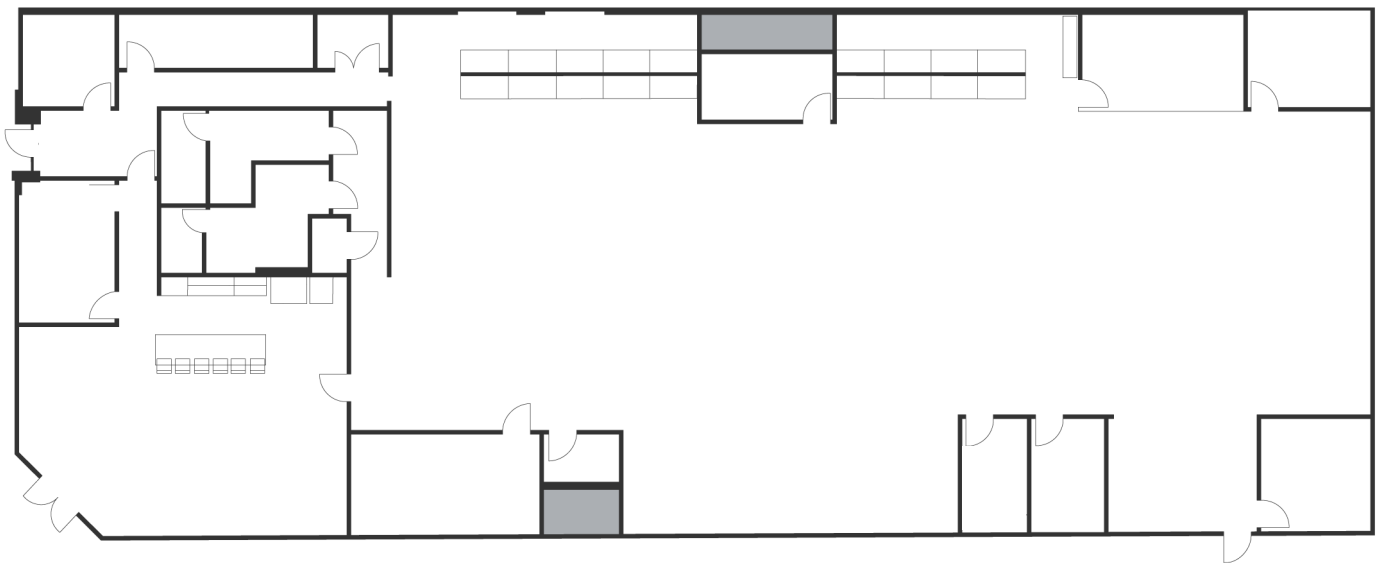

SUITE 901

8,977 SF

Available Immediately

View this plan on [View the Space](#).
Scan or click QR code.

the 
VILLAGE
Shops • Offices