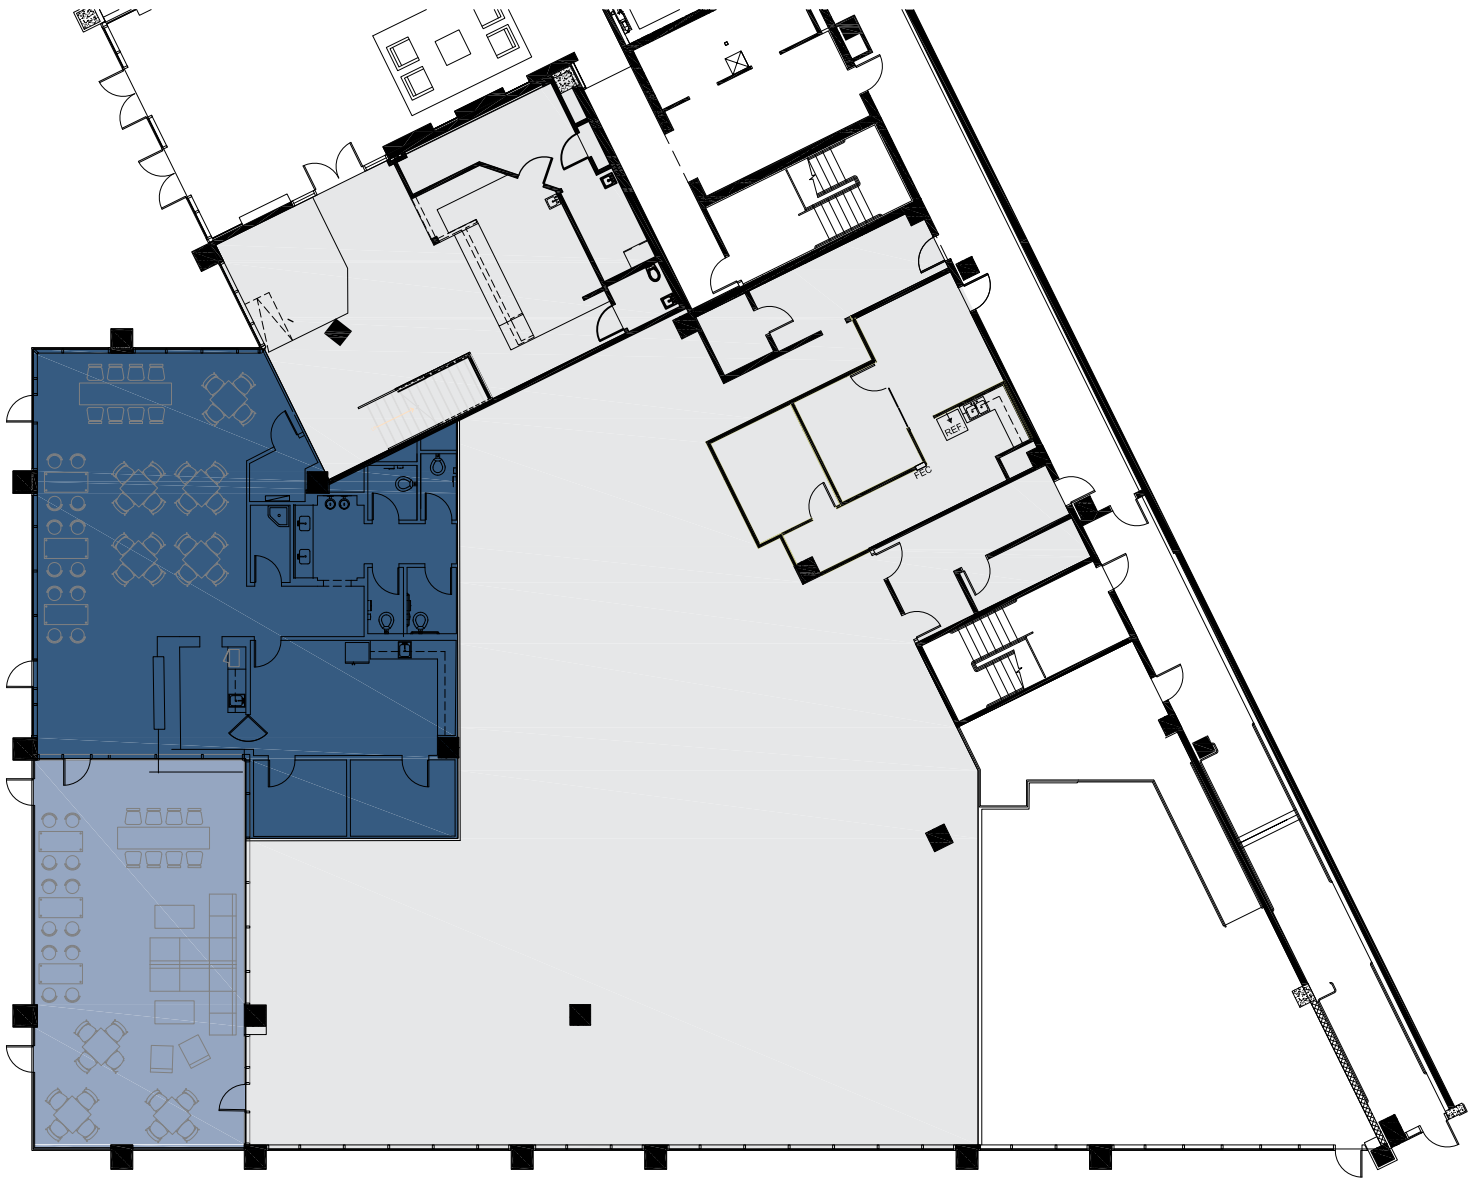

UNIVERSITY PARK - 1ST FLOOR

RESTAURANT OPPORTUNITY

3,584 RSF

-  Restaurant
2,468 RSF
-  Outdoor Patio
1,116 RSF
-  Creative Office