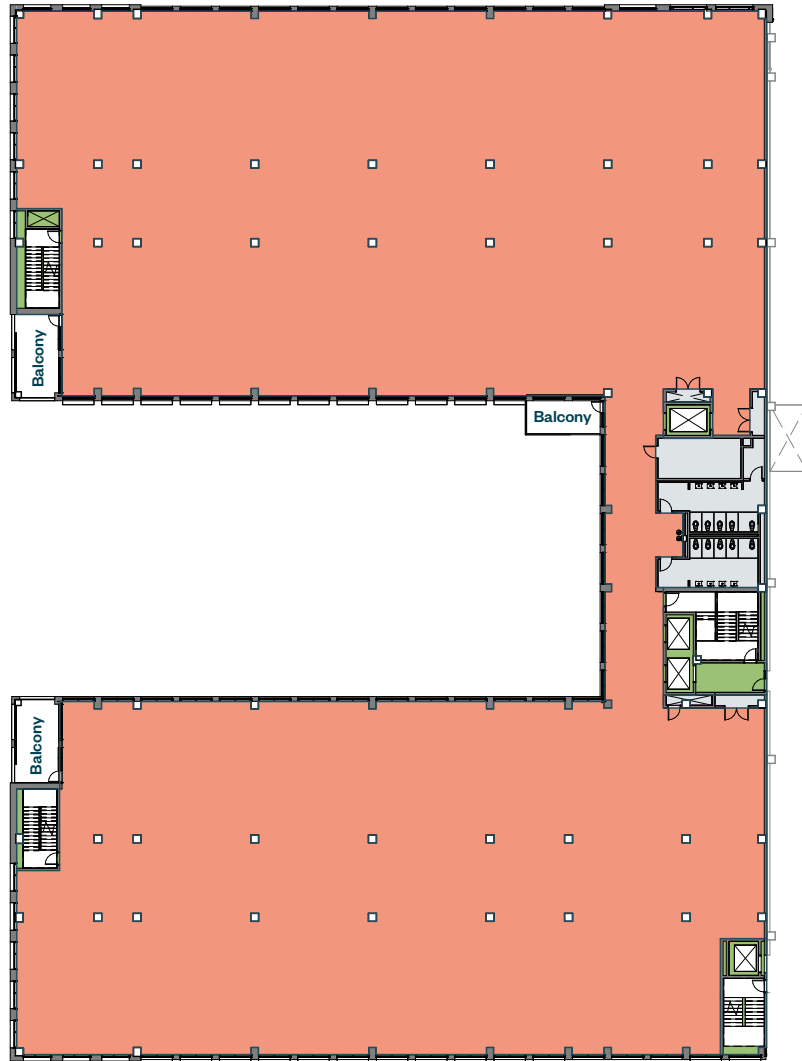

Mueller — Business — District

Delta Building - Level 3 Floorplan

Level 3

37,381 RSF

Contact

Ben Tolson
tolson@aquilacommercial.com
512.684.3819

David Putman
putman@aquilacommercial.com
512.684.3820

Bart Matheney
matheney@aquilacommercial.com
512.684.3808