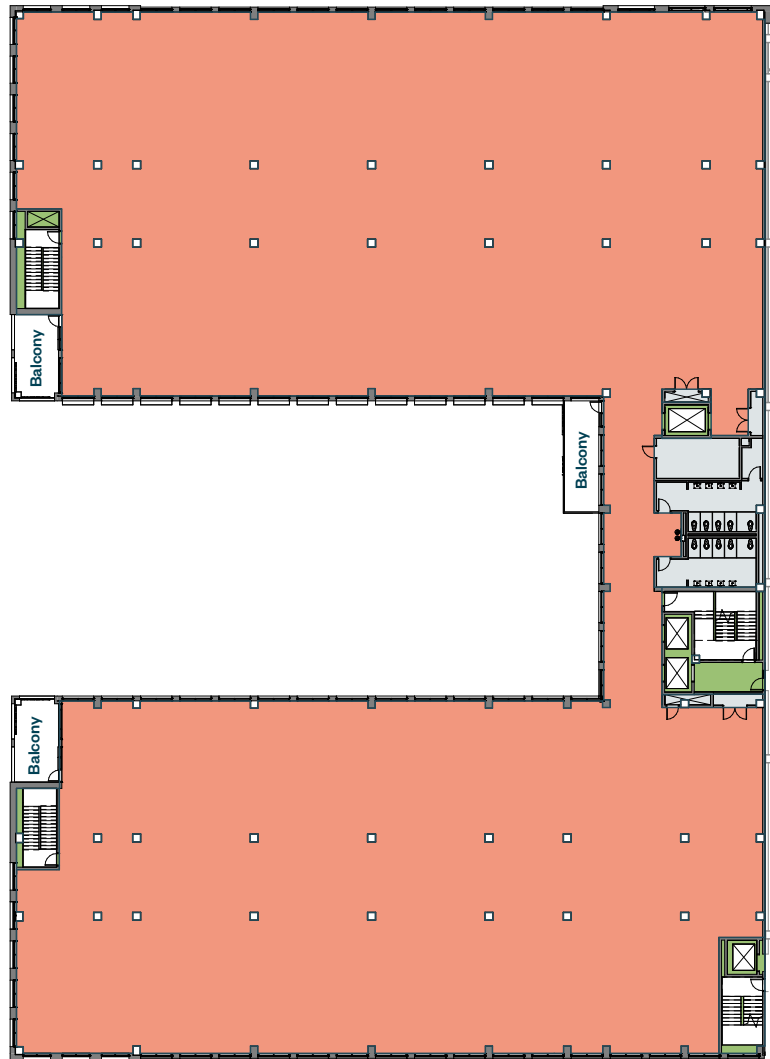

Mueller — Business — District

Delta Building - Level 4 Floorplan

Level 4

37,482 RSF

Contact

Ben Tolson
tolson@aquilacommercial.com
512.684.3819

David Putman
putman@aquilacommercial.com
512.684.3820

Bart Matheney
matheney@aquilacommercial.com
512.684.3808