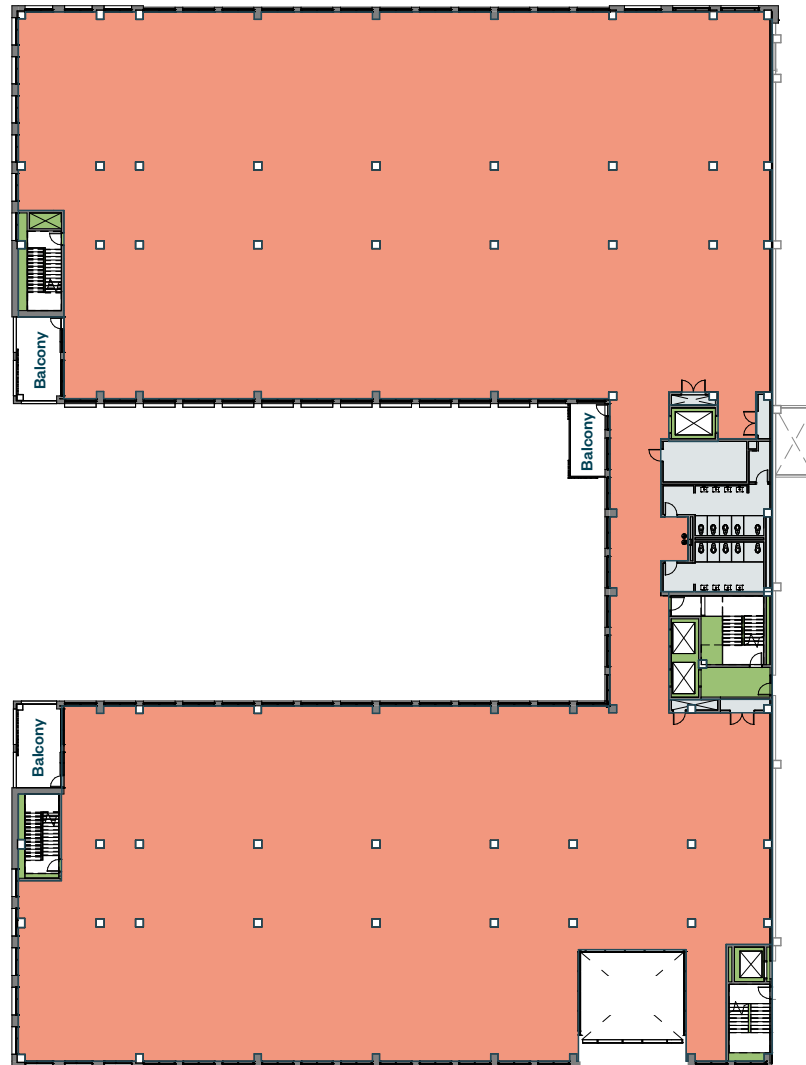

Mueller — Business — District

Delta Building - Level 2 Floorplan

Level 2

36,609 RSF

Contact

Ben Tolson
tolson@aquilacommercial.com
512.684.3819

David Putman
putman@aquilacommercial.com
512.684.3820

Bart Matheney
matheney@aquilacommercial.com
512.684.3808