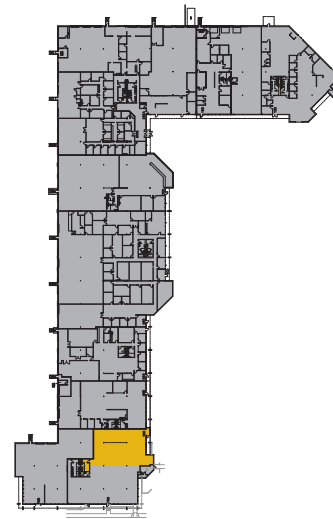

Braker 7, Suite 650 | 4,036 SF

Suite Highlights

- 100% conditioned lab space
- Available in 30 days