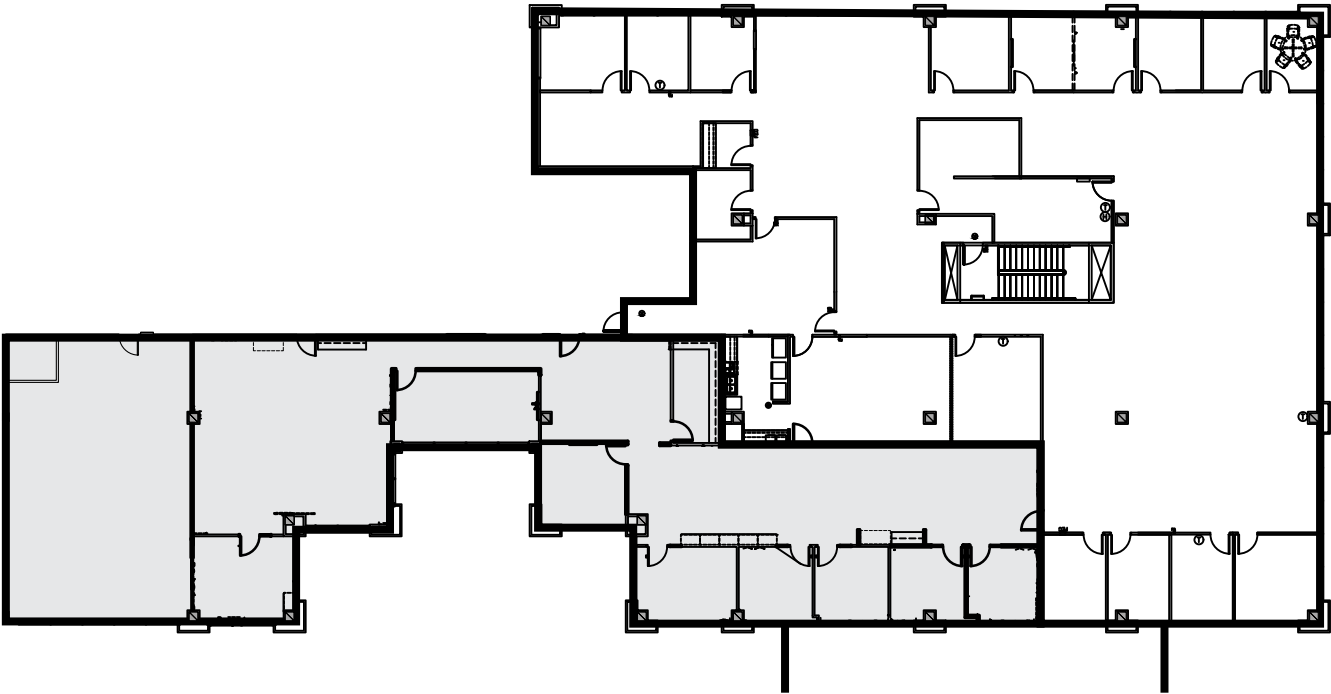

QUARRY LAKE

# SUITE 330 + 340

15,700 SF

**Suite 330**  
6,255 SF

**Suite 340**  
9,445 SF