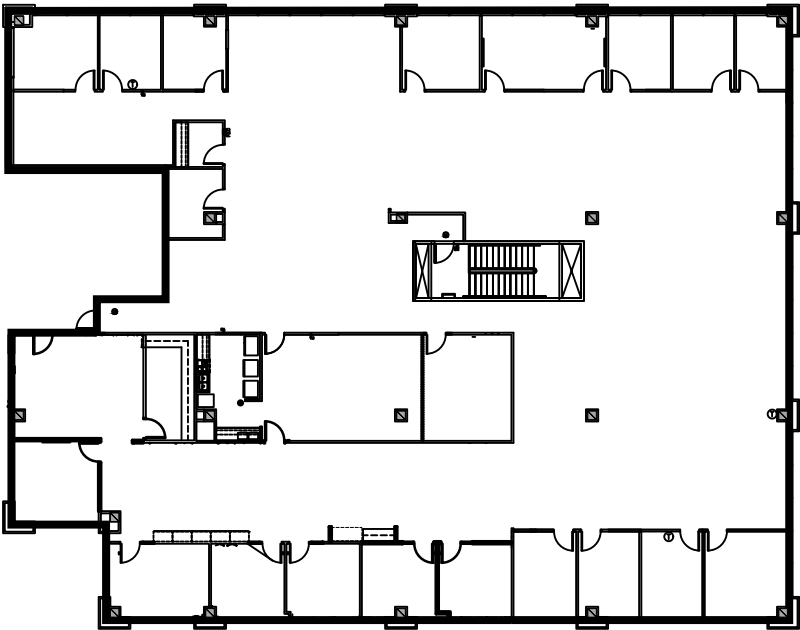

QUARRY LAKE  
**SUITE 350**

12,421 SF

Click for 360 Virtual Tour