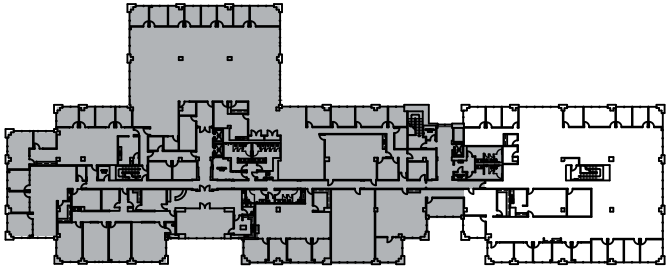

QUARRY LAKE  
**SUITE 350**

12,421 SF

Click for 360 Virtual Tour