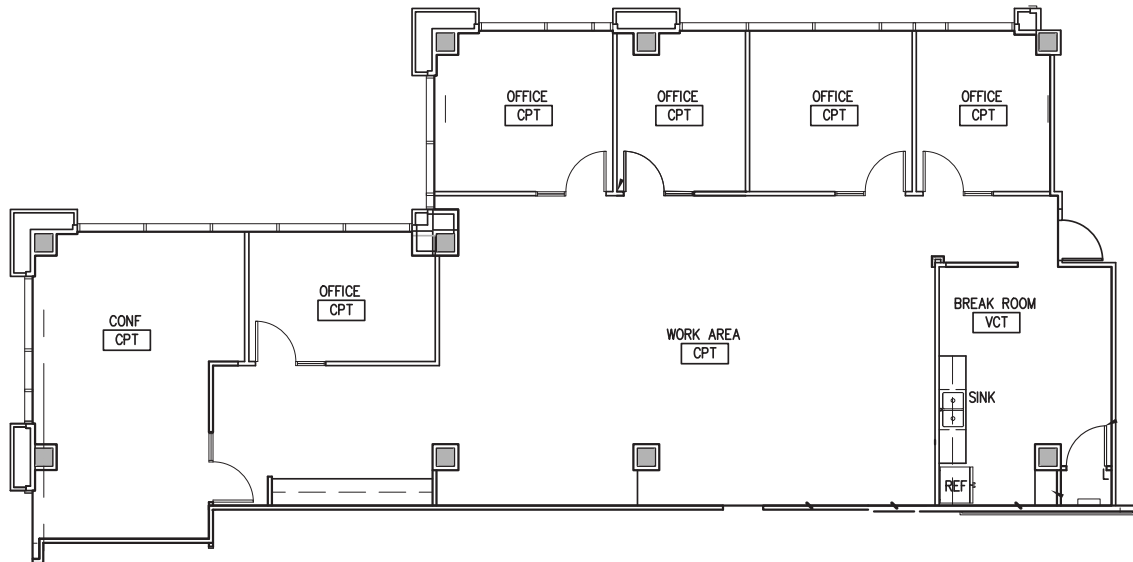

QUARRY LAKE SUITE 350

2,893 SF

Existing Plan

Demo Plan

Click for 360 Virtual Tour