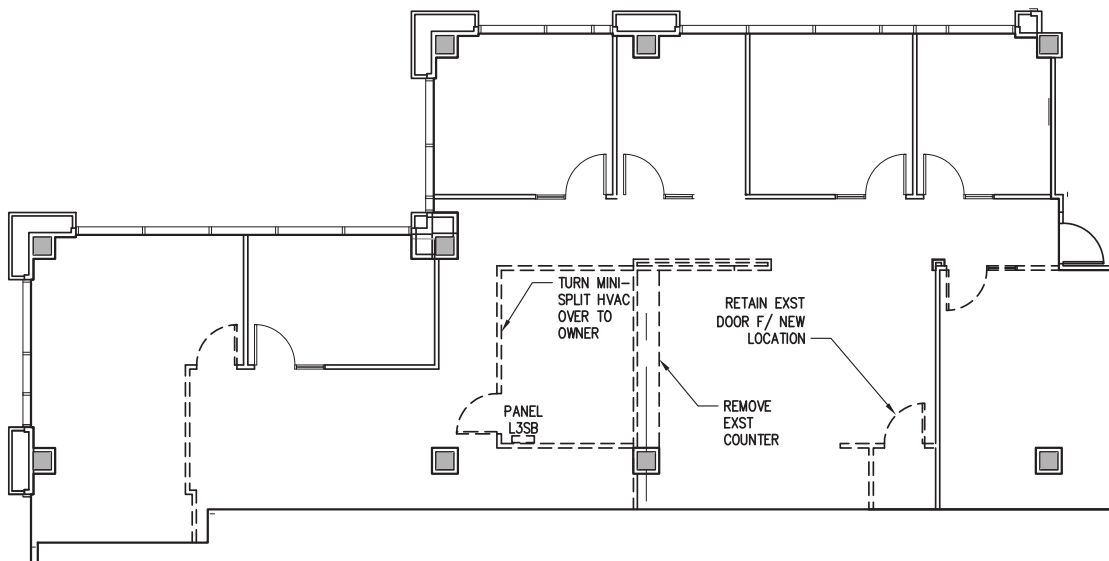

QUARRY LAKE SUITE 350

2,893 SF

Existing Plan

Demo Plan

Click for 360 Virtual Tour