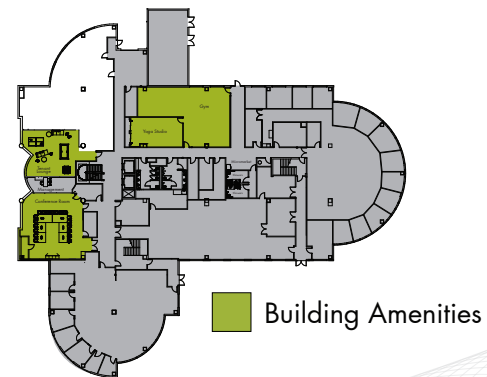

Suite 110 Conceptual Plan - 2,897 SF

Room Legend

- Conference
- Break Area
- Phone Room
- Open Office
- Reception
- Storage/Copy/Print

Building Amenities

For Lease

Suite 110 As Built - 2,897 SF

pennybackercommons.com

For Lease

Suite 110 Conceptual Plan - 2,897 SF

pennybackercommons.com

For Lease

Suite 110 Conceptual Plan - 2,897 SF

pennybackercommons.com