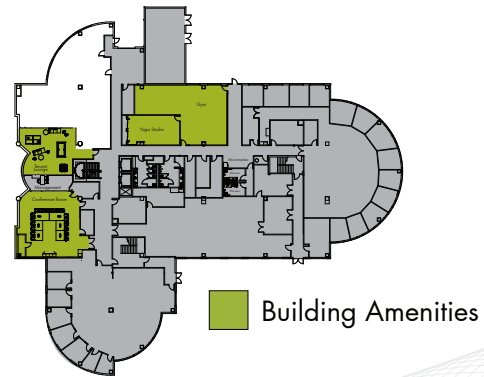

Suite 110 Conceptual Plan - 2,897 SF

Room Legend

- Conference
- Break Area
- Phone Room
- Open Office
- Reception
- Storage/Copy/Print

Building Amenities

For Lease

Suite 110 As Built - 2,897 SF

pennybackercommons.com

For Lease

Suite 110 Conceptual Plan - 2,897 SF

pennybackercommons.com

For Lease

Suite 110 Conceptual Plan - 2,897 SF

pennybackercommons.com