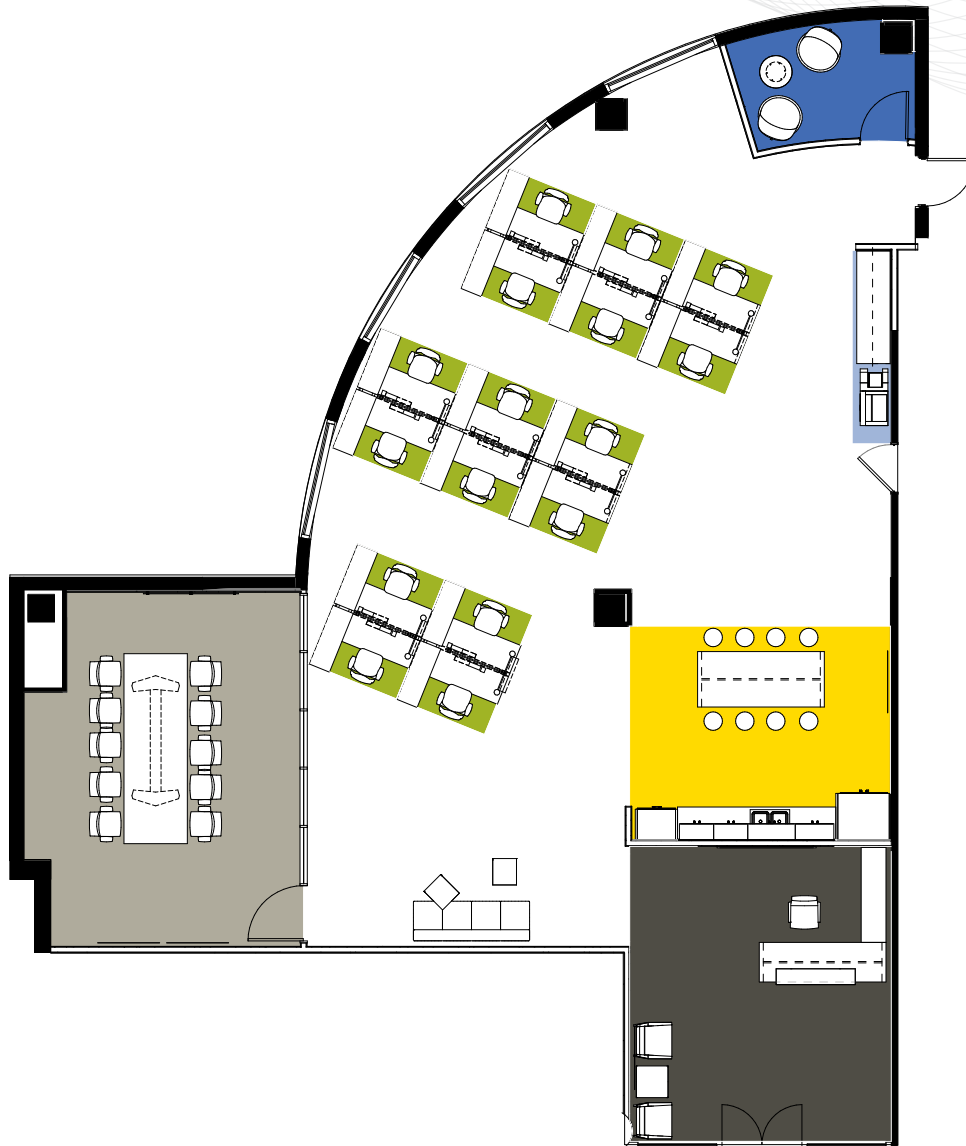

Suite 110 Conceptual Plan - 2,897 SF

Room Legend

- Conference
- Break Area
- Phone Room
- Open Office
- Reception
- Storage/Copy/Print

Building Amenities

For Lease

Suite 110 As Built - 2,897 SF

pennybackercommons.com

For Lease

Suite 110 Conceptual Plan - 2,897 SF

pennybackercommons.com

For Lease

Suite 110 Conceptual Plan - 2,897 SF

pennybackercommons.com