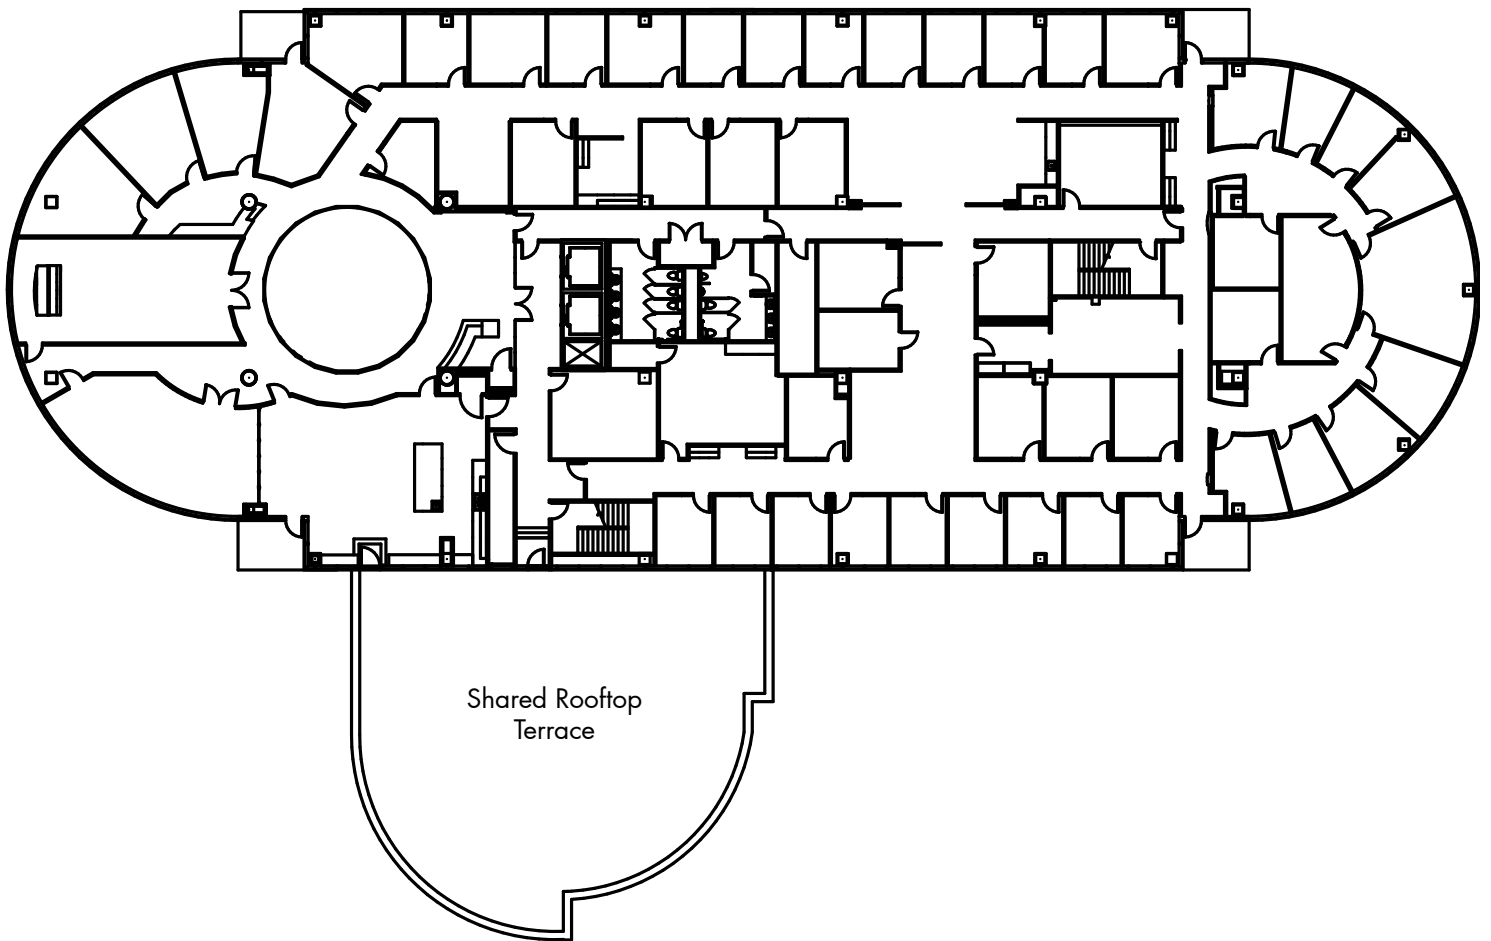

PENNYBACKER
COMMONS

For Lease

Suite 500 - 23,245 SF

pennybackercommons.com

Click for 360 Virtual Tour

For Lease

Suite 500 - 23,245 SF

pennybackercommons.com