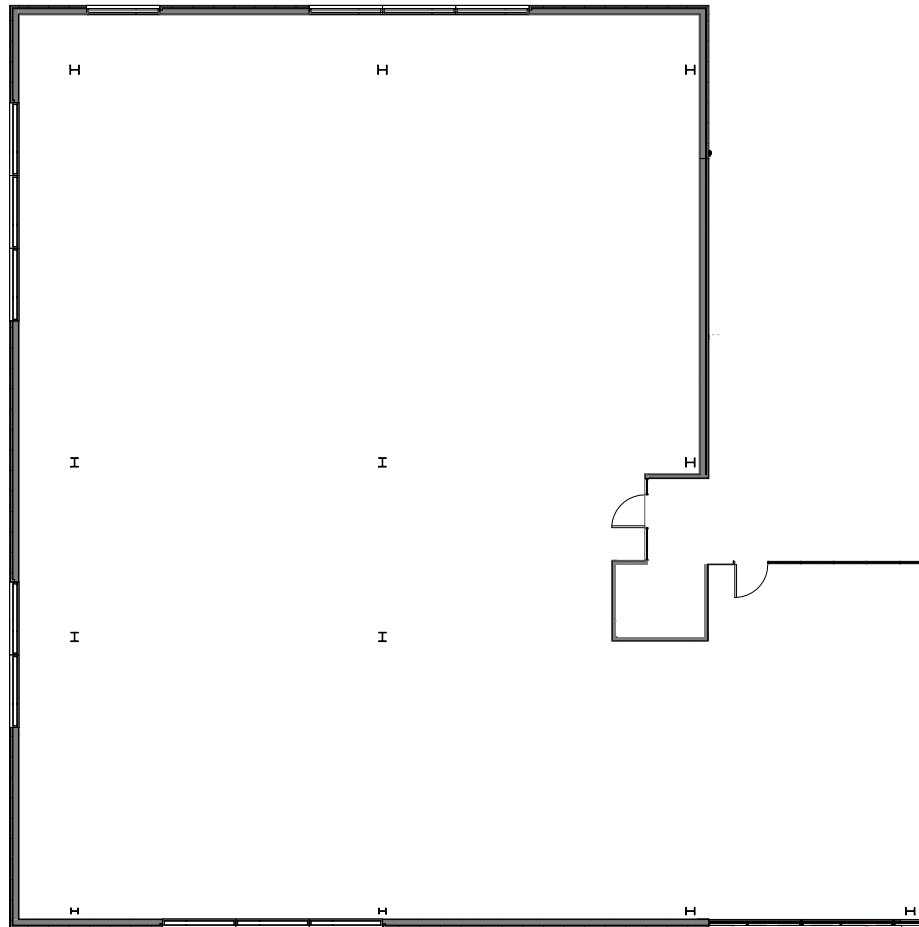

The Artisan

at James Avery Plaza

Suite 200
7,013 SF

Scan or click QR code
to take a virtual tour of this space.