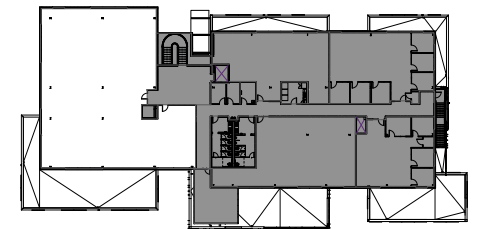

The Artisan

at James Avery Plaza

Suite 200
7,013 SF

Scan or click QR code
to take a virtual tour of this space.

JAMES AVERY
artisan jewelry

Seth Stuart
512-684-3817
stuart@aquilacommercial.com

Cody McCrary
512-684-3835
mccrary@aquilacommercial.com