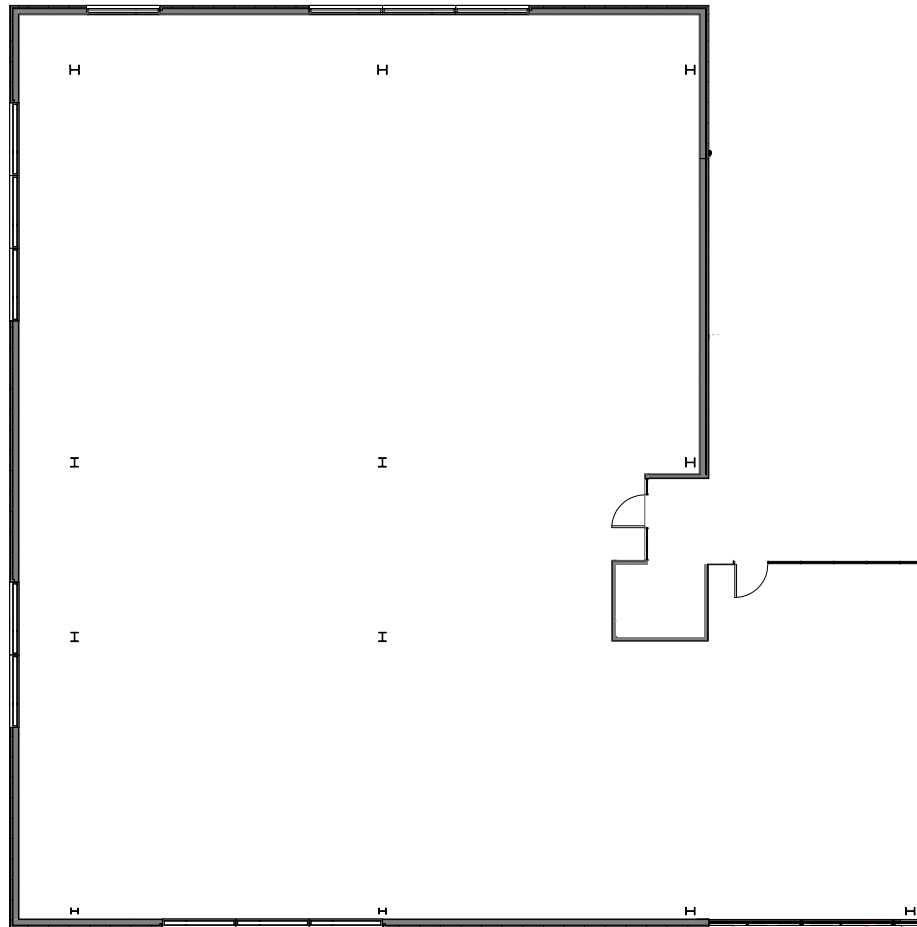

The Artisan

at James Avery Plaza

Suite 200
7,013 SF

Scan or click QR code
to take a virtual tour of this space.

JAMES AVERY
artisan jewelry

Seth Stuart
512-684-3817
stuart@aquilacommercial.com

Cody McCrary
512-684-3835
mccrary@aquilacommercial.com