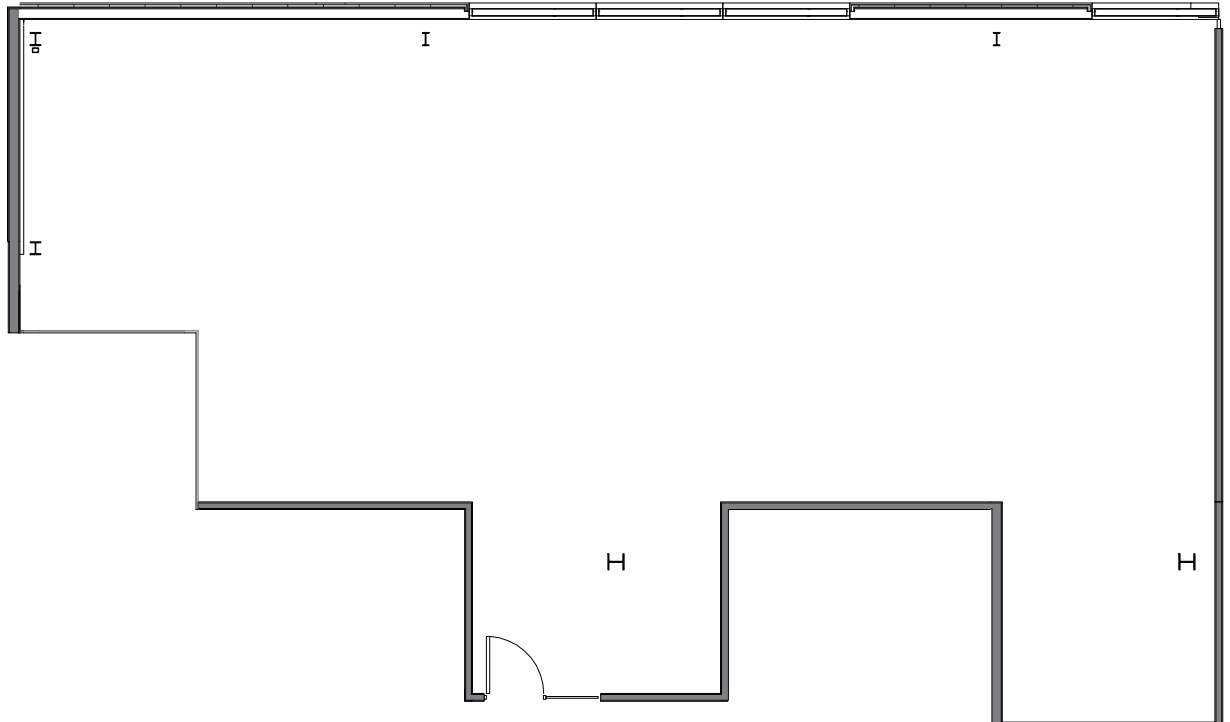

The Artisan

at James Avery Plaza

Suite 220
2,188 SF

Scan or click QR code
to take a virtual tour of this space.