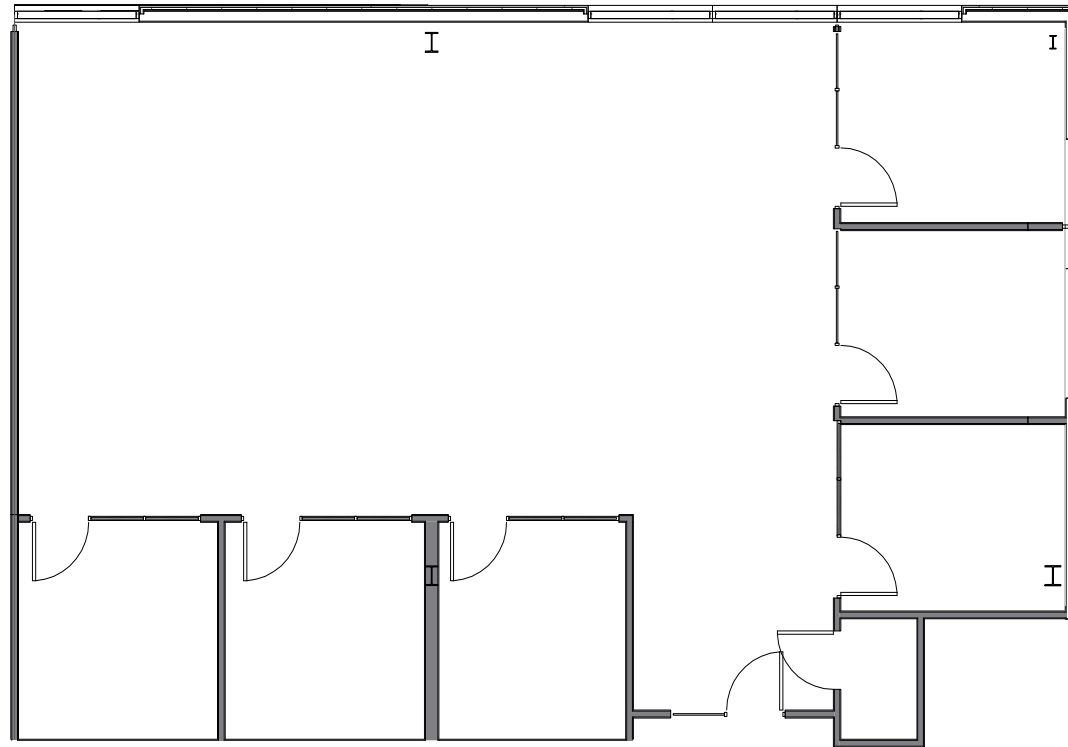

The Artisan

at James Avery Plaza

Spec Suite 240
2,464 SF

Scan or click QR code
to take a virtual tour of this space.

JAMES AVERY
artisan jewelry

Cody Schneider
512-684-3835
schneider@aquilacommercial.com

Seth Stuart
512-684-3817
stuart@aquilacommercial.com