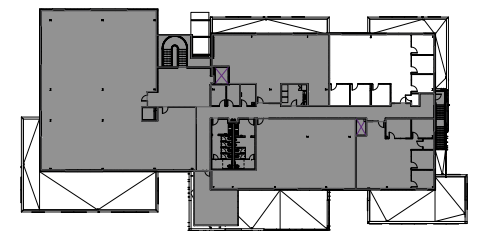

The Artisan

at James Avery Plaza

Spec Suite 240
2,464 SF

Scan or click QR code
to take a virtual tour of this space.

JAMES AVERY
artisan jewelry

Cody Schneider
512-684-3835
schneider@aquilacommercial.com

Seth Stuart
512-684-3817
stuart@aquilacommercial.com