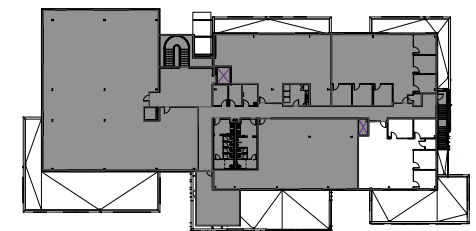

The Artisan

at James Avery Plaza

Spec Suite 260

1,783 SF

Scan or click QR code
to take a virtual tour of this space.