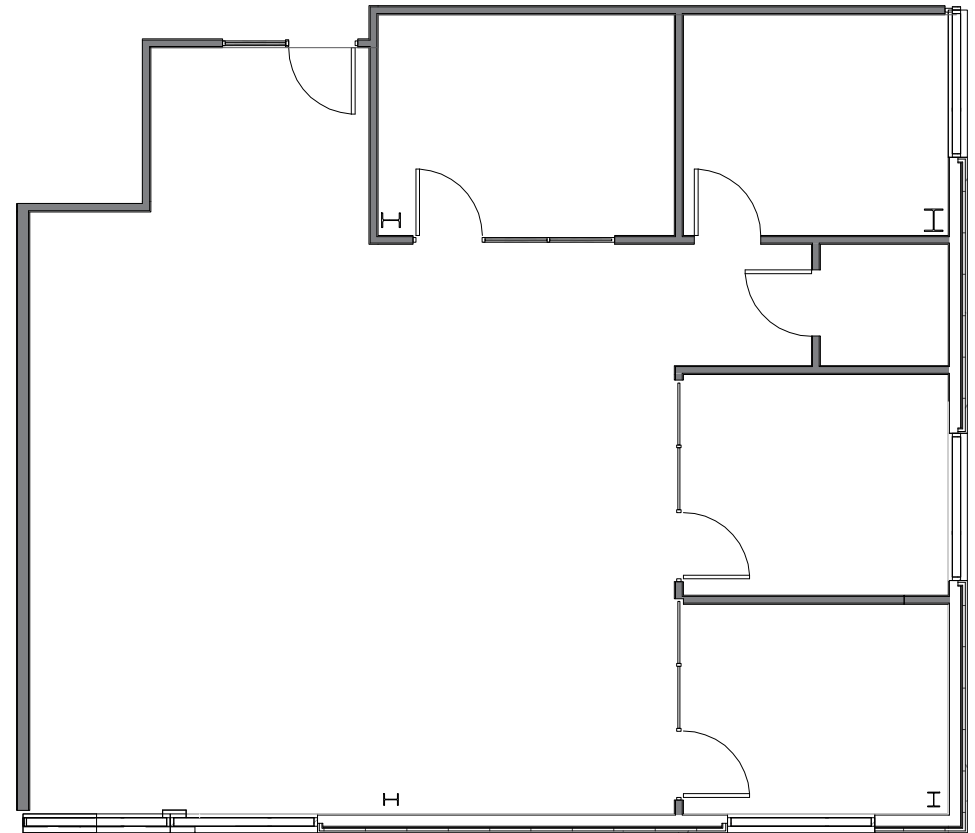

The Artisan

at James Avery Plaza

Spec Suite 260

1,783 SF

Scan or click QR code
to take a virtual tour of this space.