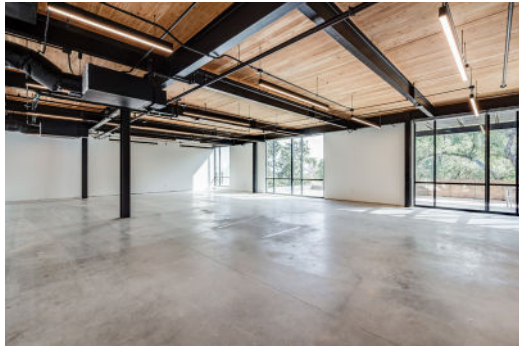

# The Artisan

at James Avery Plaza

**Suite 280**  
2,656 SF

Scan or click QR code  
to take a virtual tour of this space.