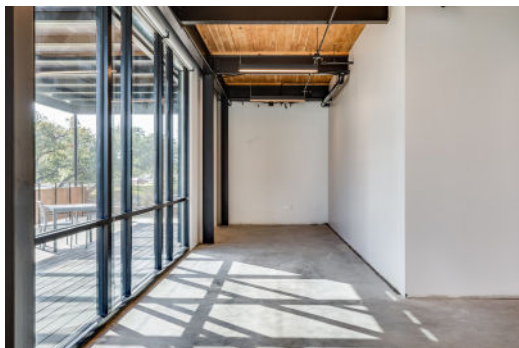

# The Artisan

at James Avery Plaza

**Suite 280**  
2,656 SF

Scan or click QR code  
to take a virtual tour of this space.