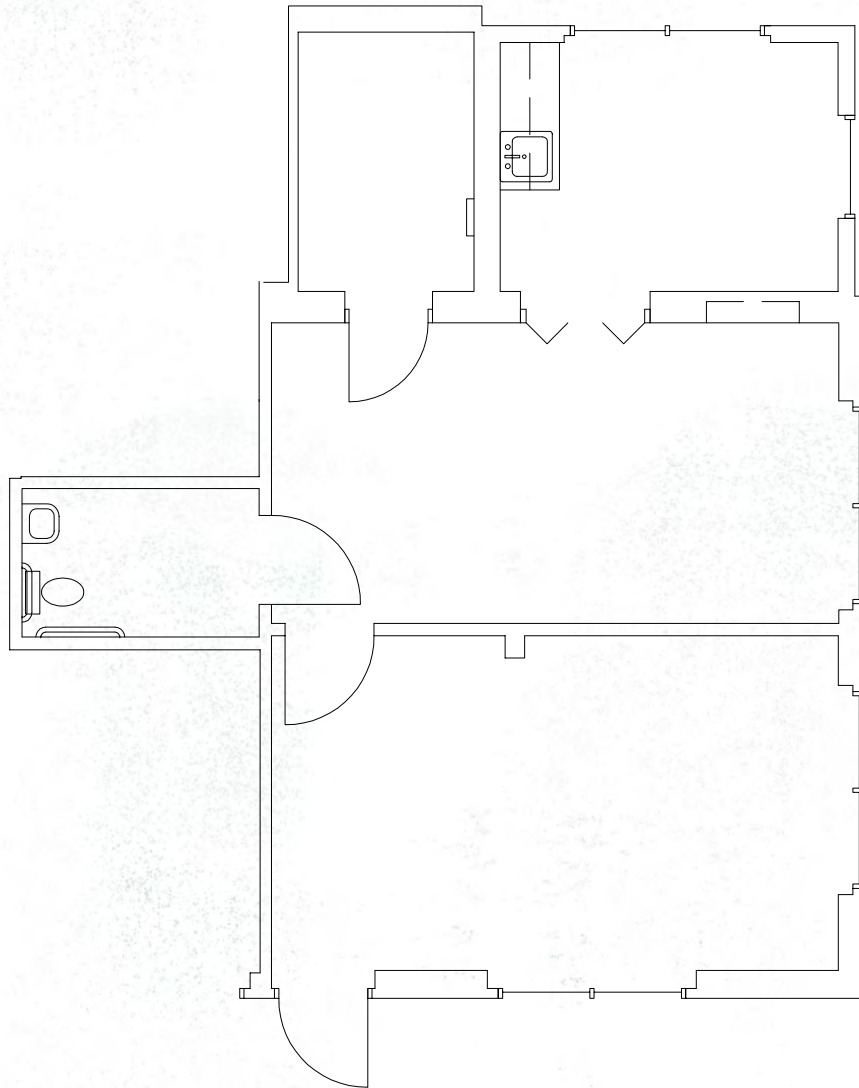

PENN FIELD- BUILDING A

SUITE A200

666
SQUARE
FEET

[CLICK FOR 360° VIRTUAL TOUR](#)