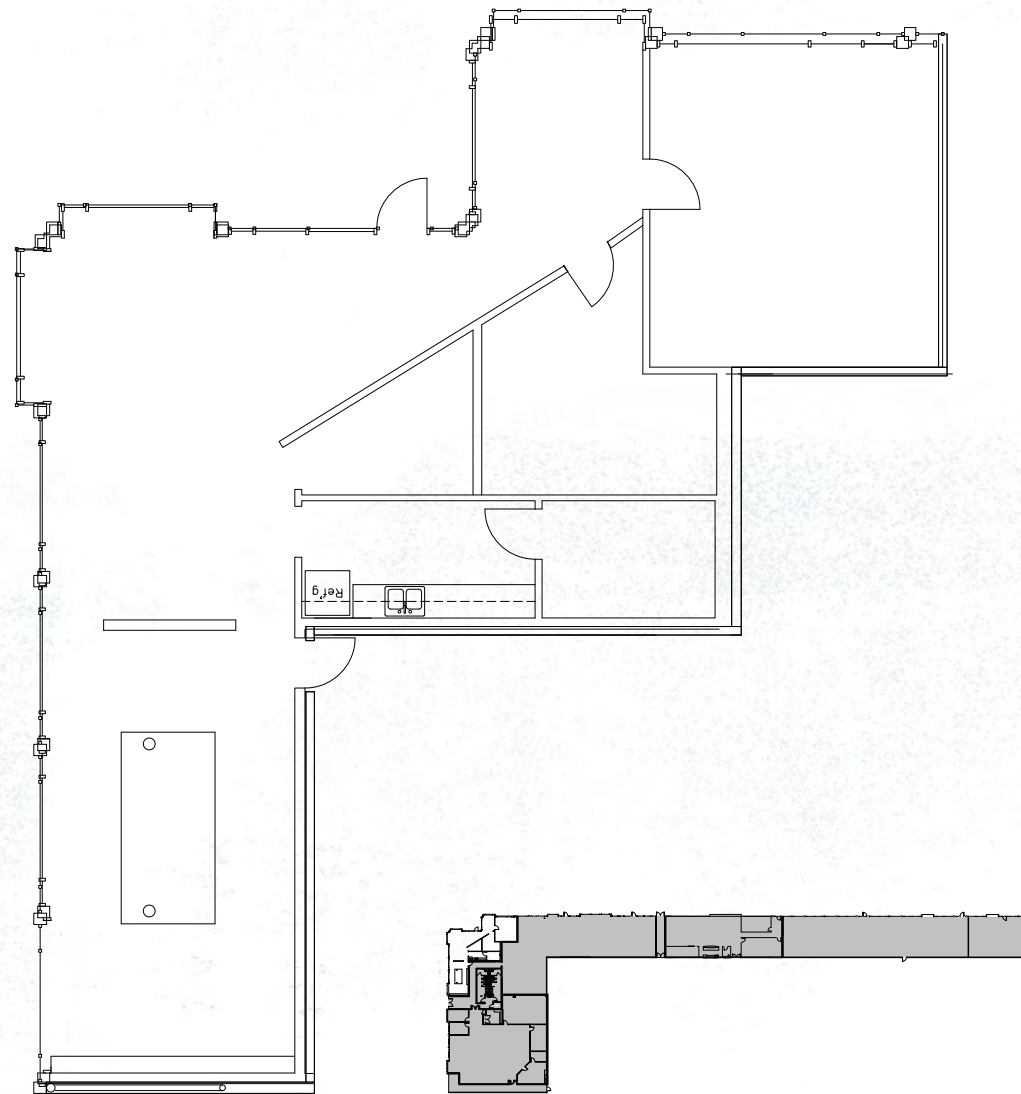

PENN FIELD- BUILDING G

SUITE G500

2,078
SQUARE
FEET

[CLICK FOR 360° VIRTUAL TOUR](#)