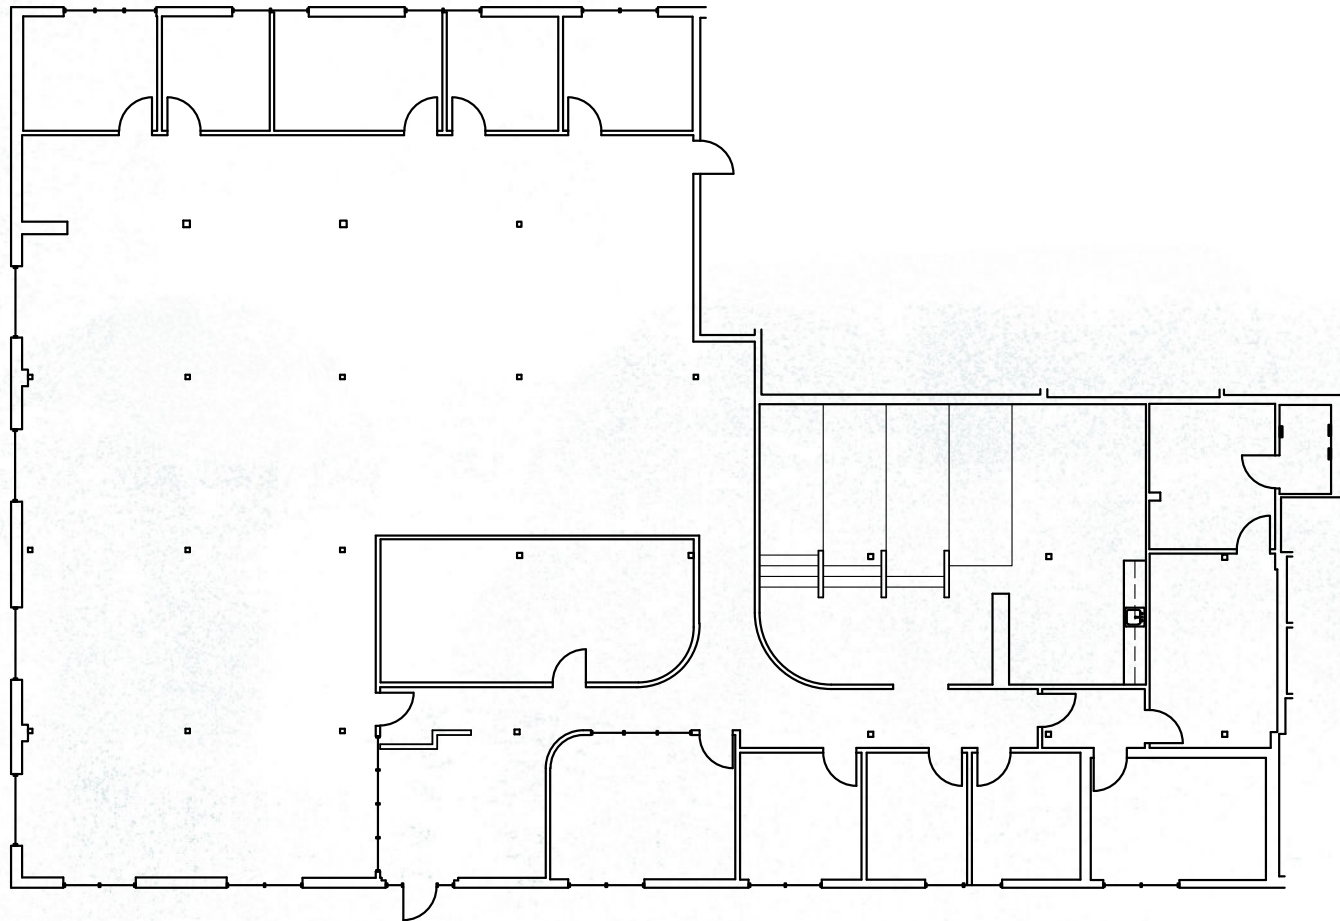

PENN FIELD - BUILDING B
SUITE B300

7,632
SQUARE
FEET

[CLICK FOR 360° VIRTUAL TOUR](#)