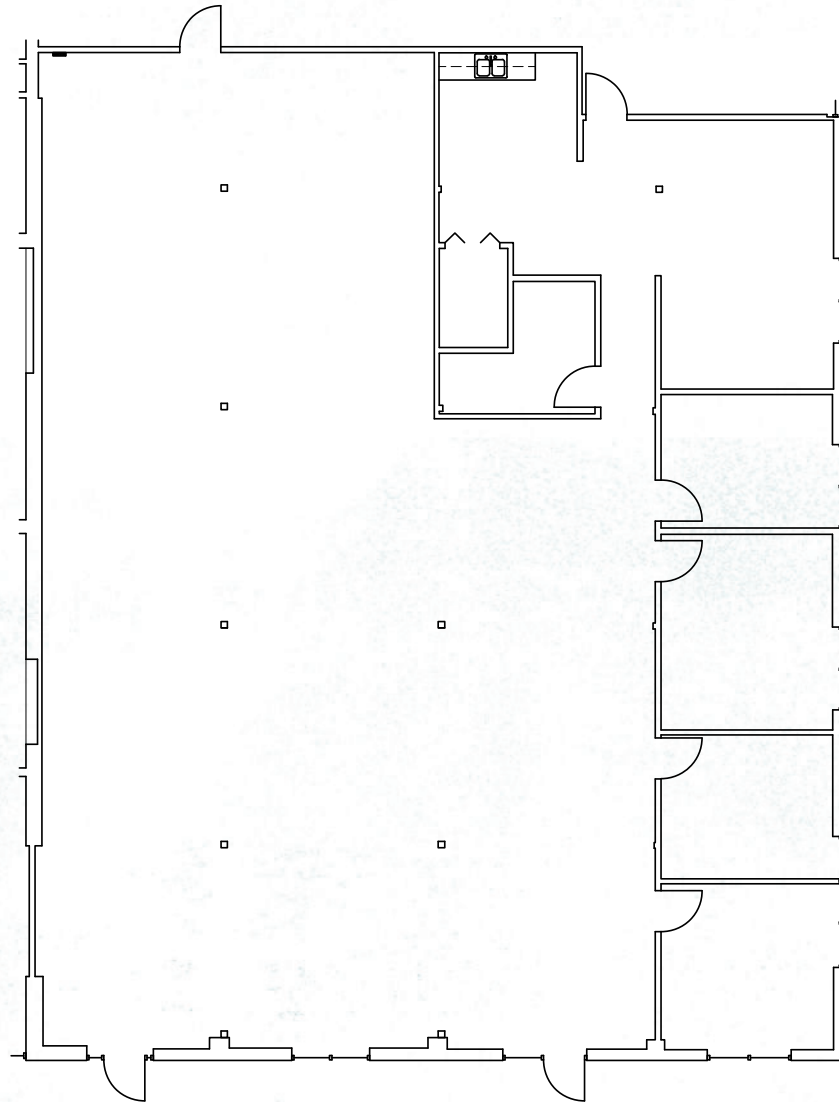

# PENN FIELD- BUILDING C

## **SUITE C302/C303**

UP TO  
**4,540**  
SQUARE  
FEET

SCAN OR CLICK  
TO VIEW  
VIRTUAL TOUR