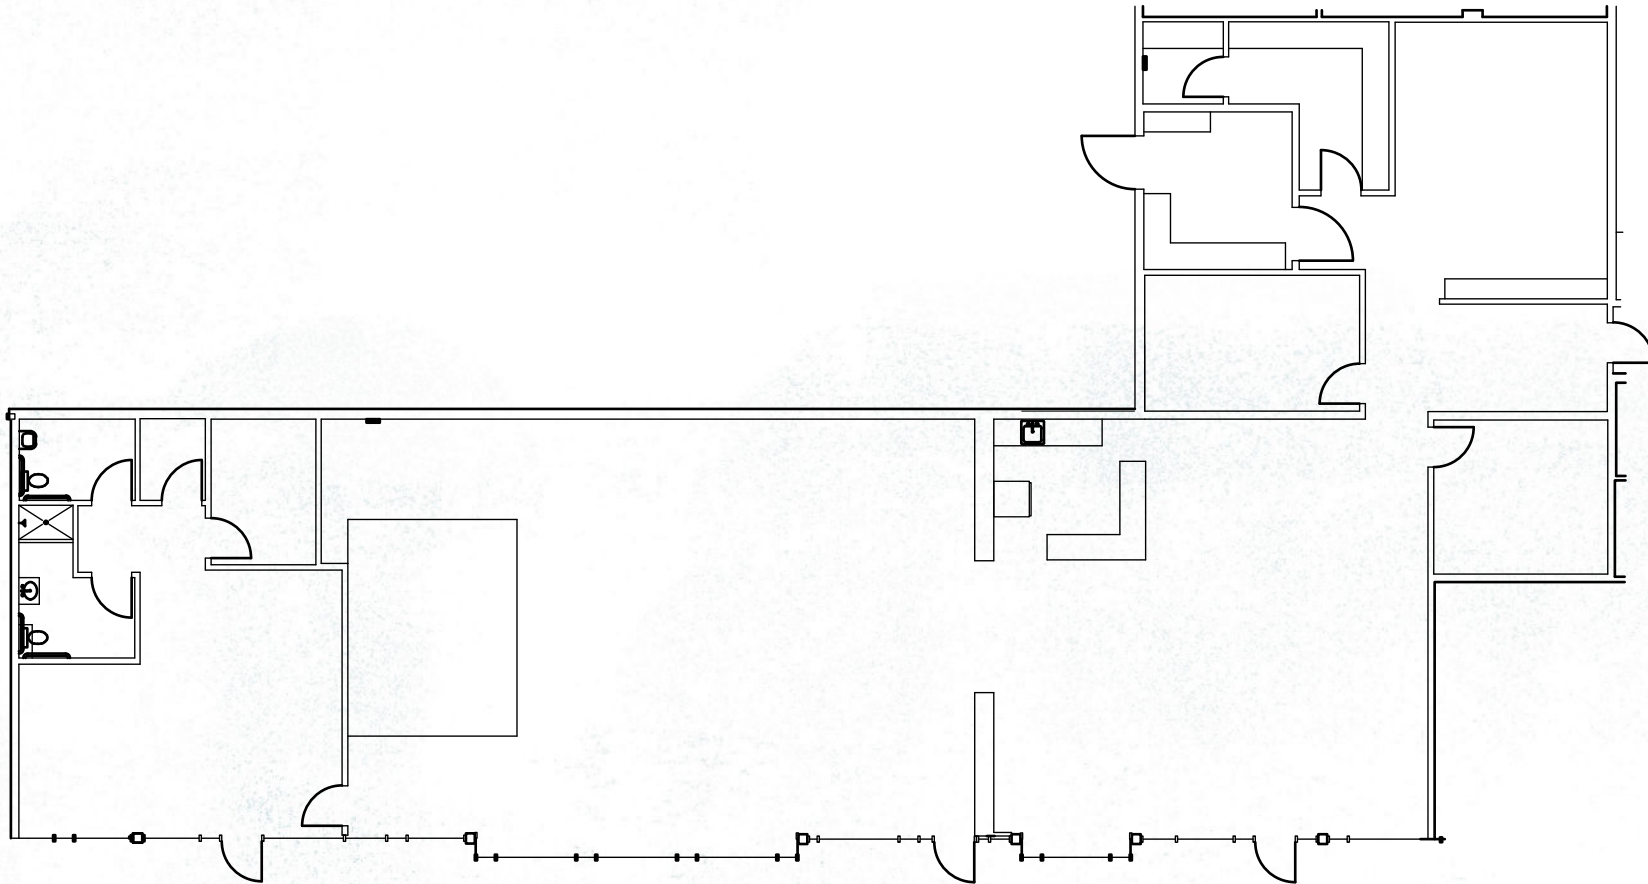

PENN FIELD - BUILDING G
SUITE G400

4,913
SQUARE
FEET

PENN FIELD - BUILDING G

SUITE G400

4,913
SQUARE
FEET

CONCEPTUAL SPEC PLAN