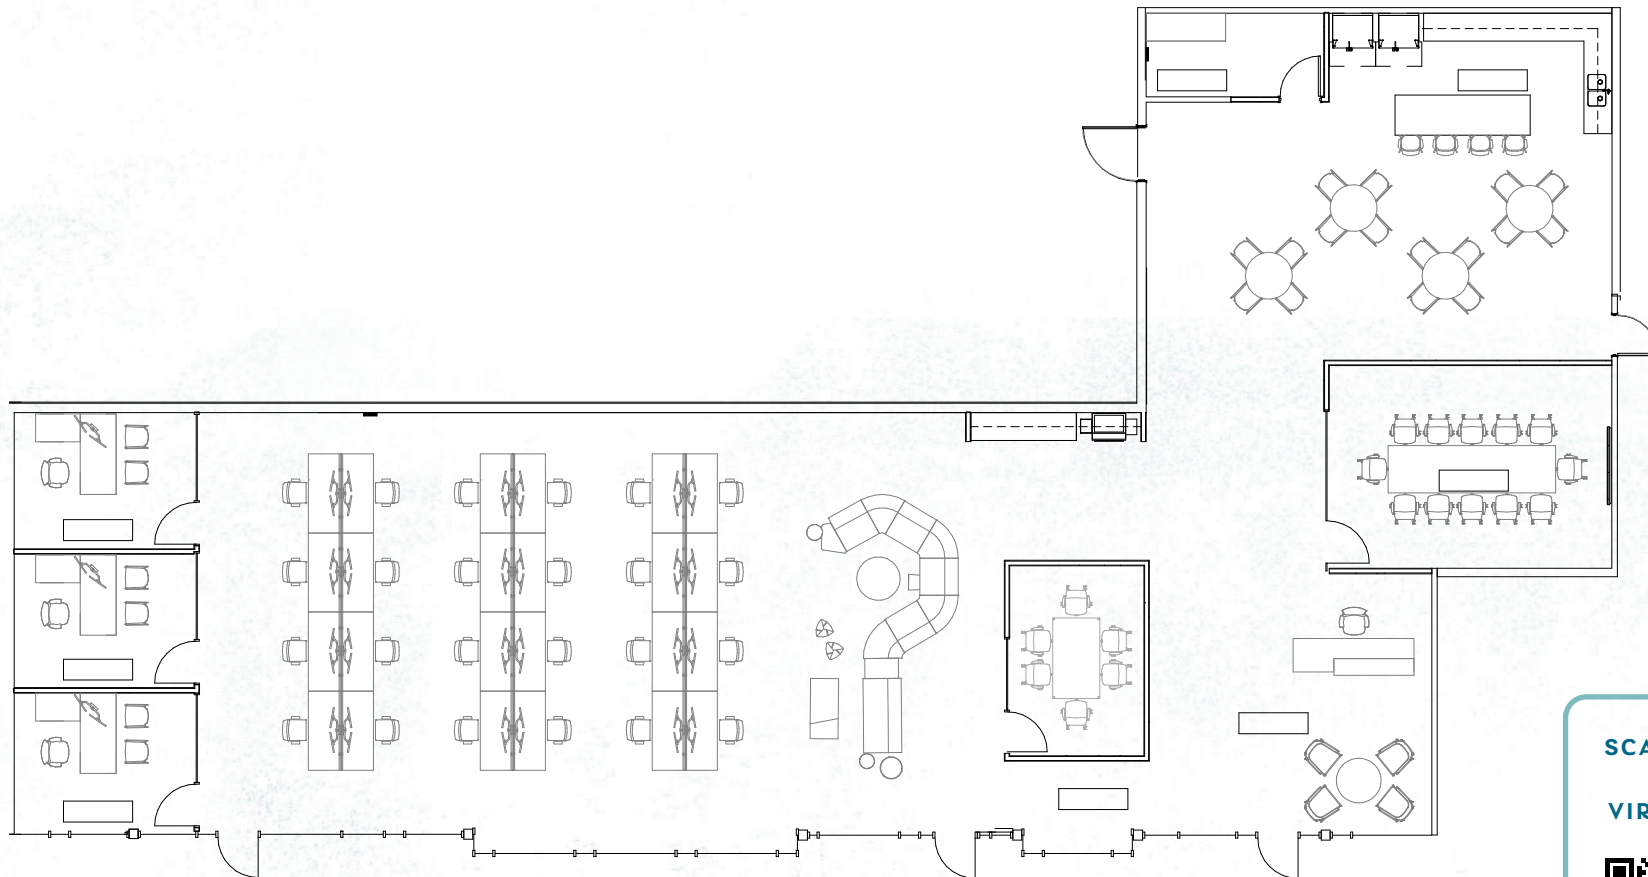

PENN FIELD - BUILDING G

SUITE G400

4,913
SQUARE
FEET

SCAN OR CLICK
TO VIEW
VIRTUAL TOUR

PENN FIELD - BUILDING G

SUITE G400

4,913
SQUARE
FEET

CONCEPTUAL SPEC PLAN

SCAN OR CLICK
TO VIEW
VIRTUAL TOUR