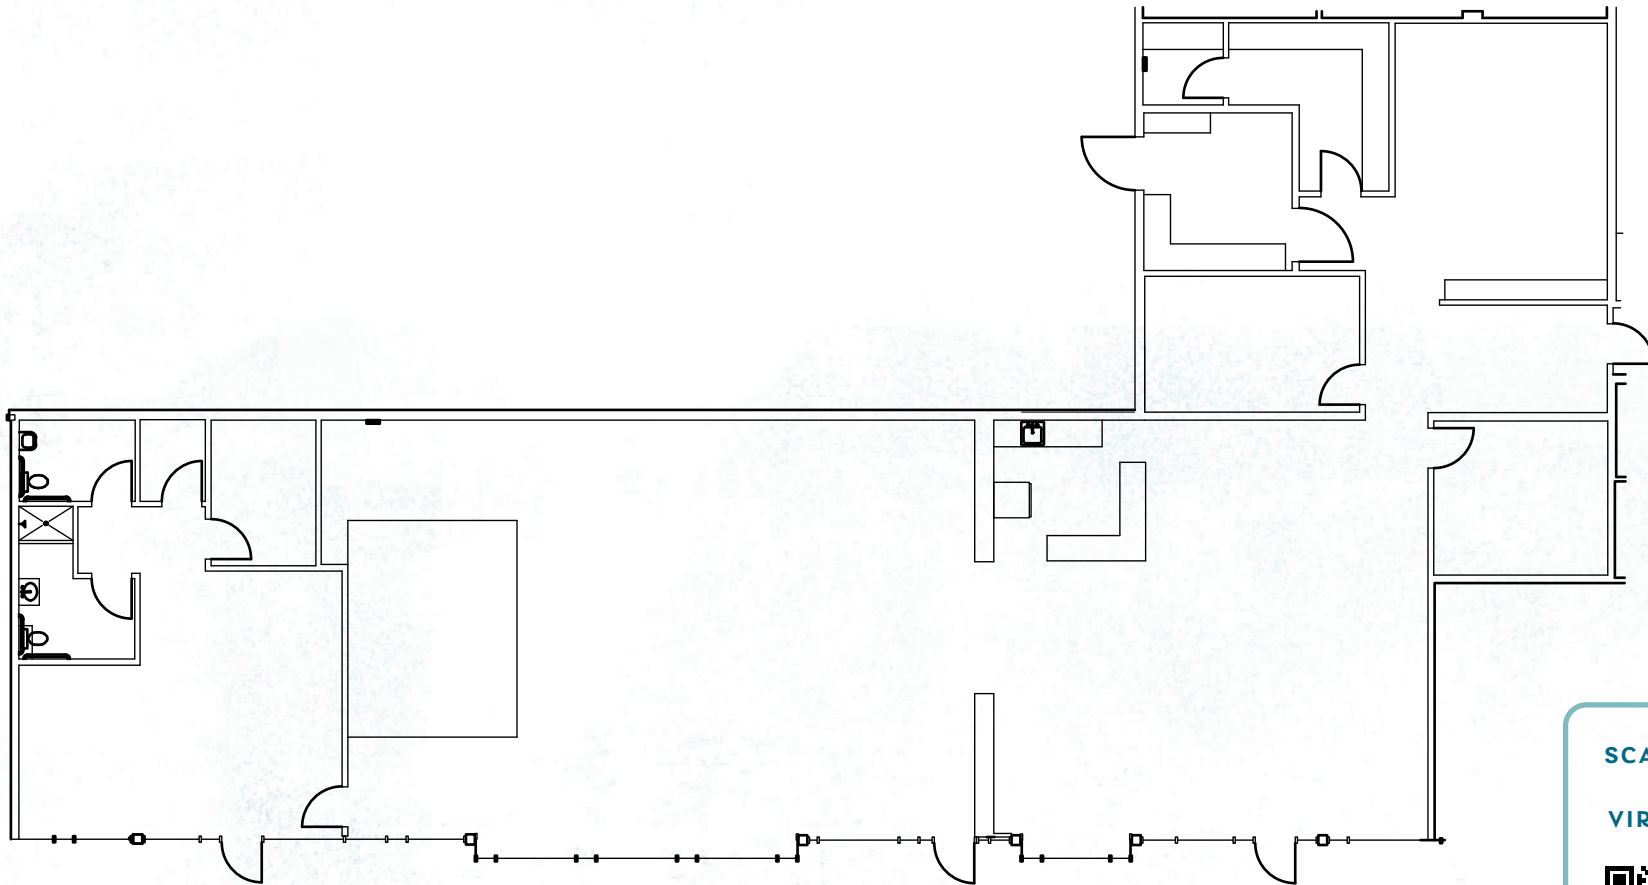

PENN FIELD - BUILDING G

SUITE G400

4,913
SQUARE
FEET

SCAN OR CLICK
TO VIEW
VIRTUAL TOUR

PENN FIELD - BUILDING G

SUITE G400

4,913
SQUARE
FEET

CONCEPTUAL SPEC PLAN