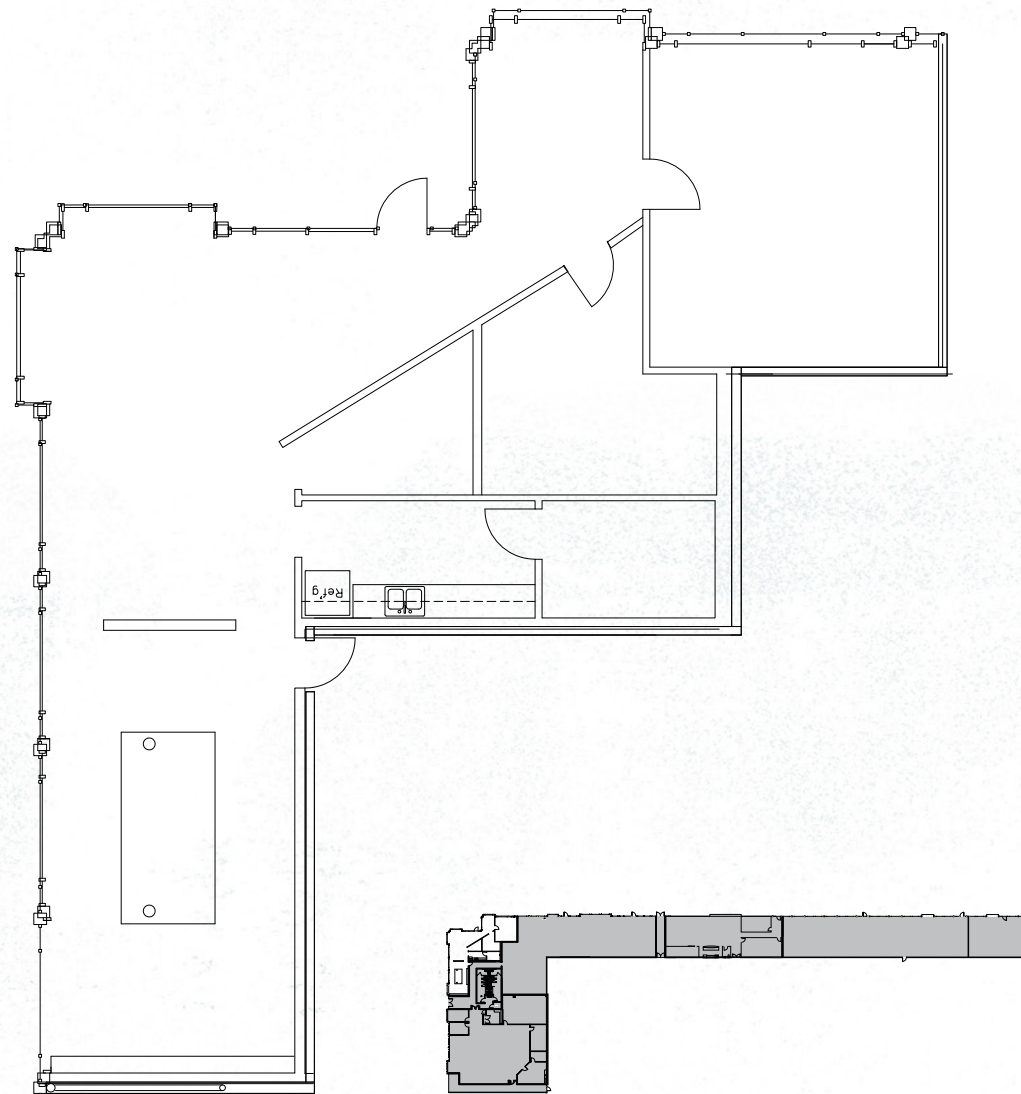

# PENN FIELD- BUILDING G

## SUITE G500

**1,957**  
SQUARE  
FEET

[CLICK FOR 360° VIRTUAL TOUR](#)