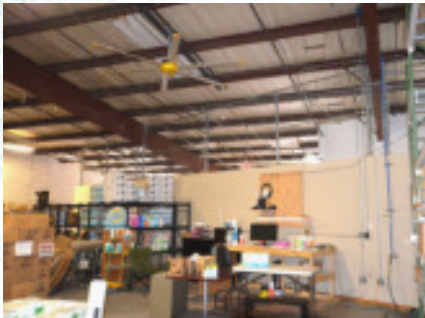

# PENN FIELD - BUILDING H

## **SUITE 1** (INDUSTRIAL)

**2,934**  
SQUARE  
FEET

- 100% hot warehouse
- 1 dedicated 9' x 9' dock-high door and 1 shared 9' x 9' dock-high door
- Ceiling slopes up from 12'2" to 20'5"