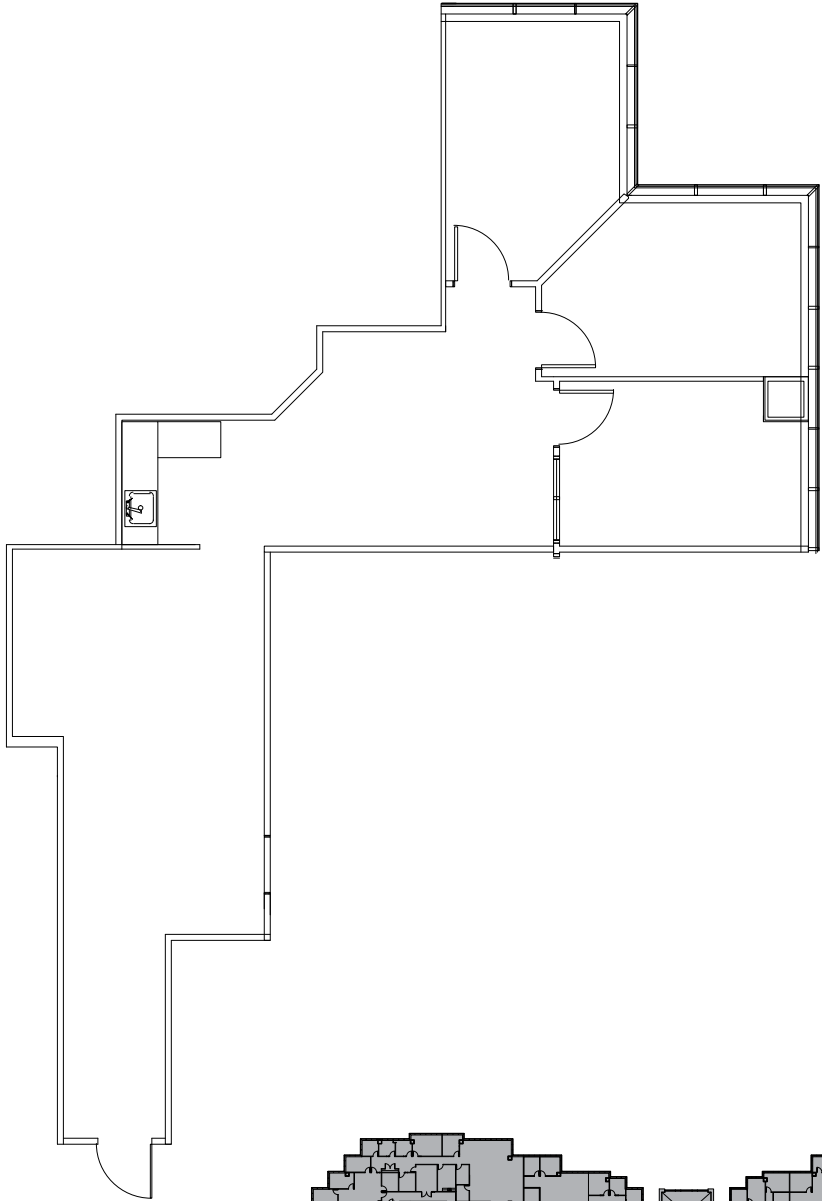

PROMINENT POINTE, BLDG. 1

# SUITE 275

1,197 SF

View this plan on View the Space.  
Scan or click this QR code.