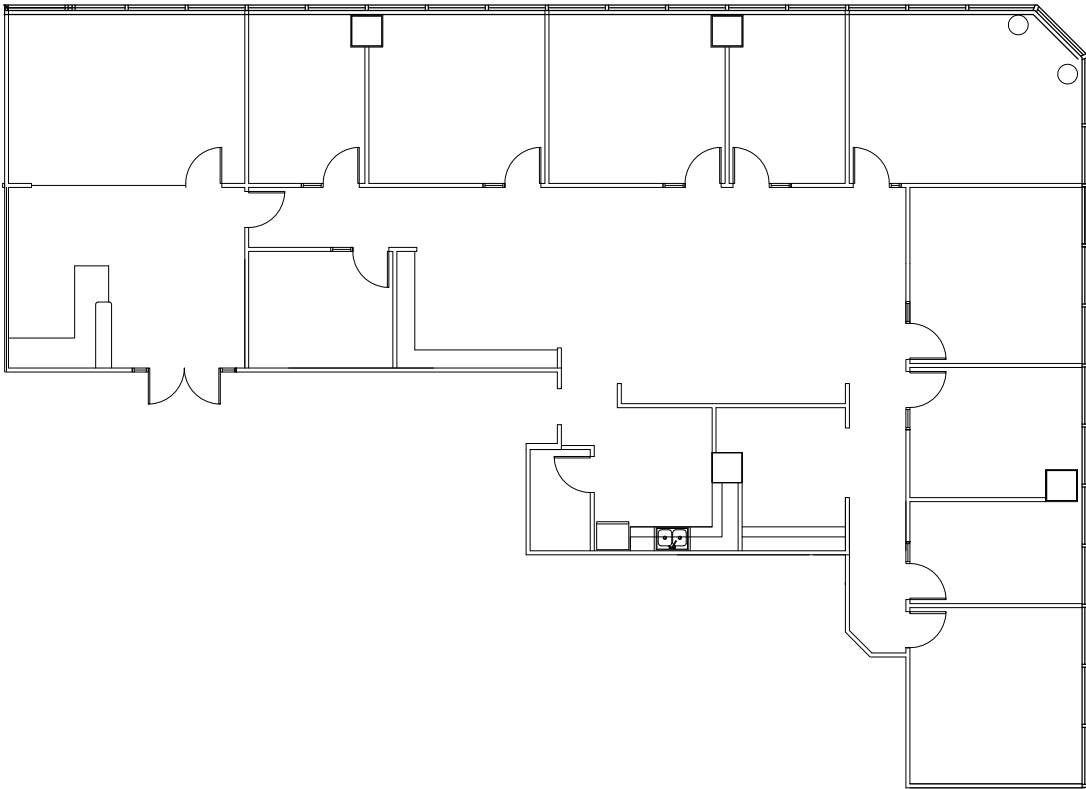

CHASE TOWER **SUITE 1000**

3,895 SF

View the 3D plan on View the Space.
Scan or click this QR code.