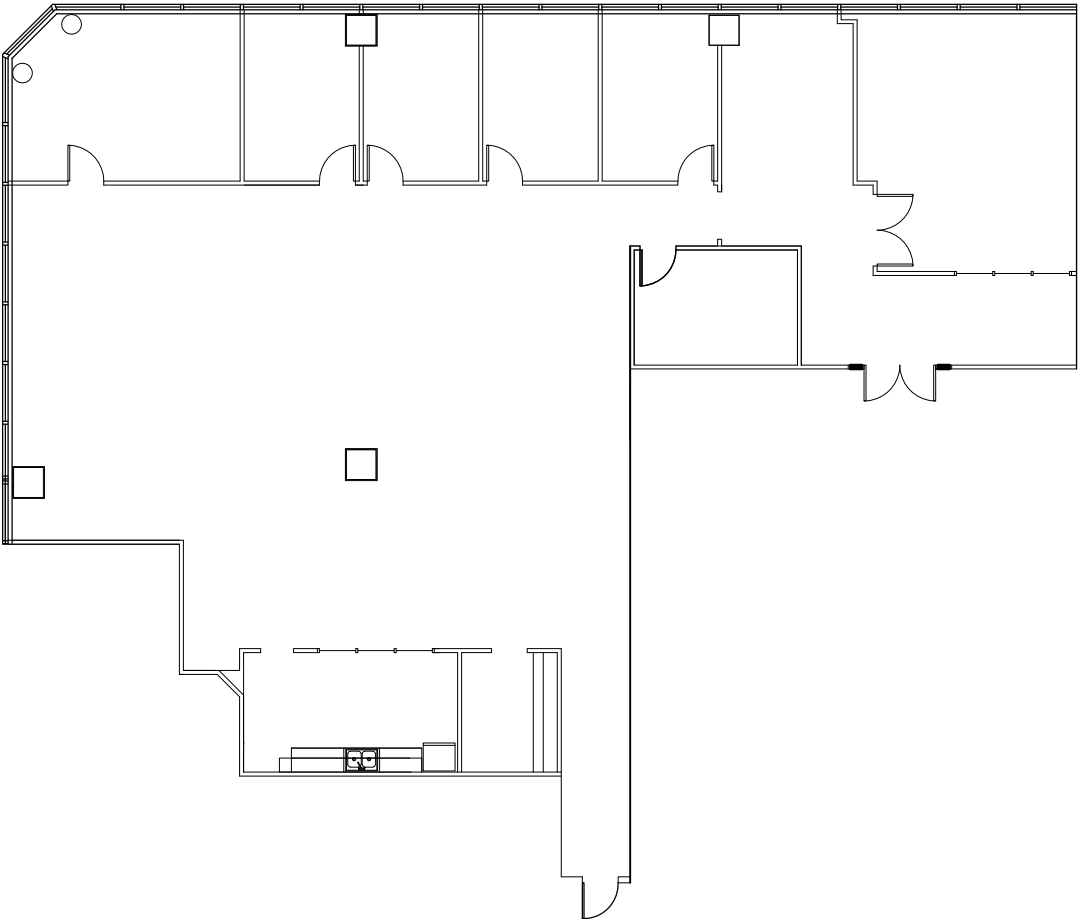

CHASE TOWER
SUITE 1050

5,418 SF

View the 3D plan on View the Space.
Scan or click this QR code.