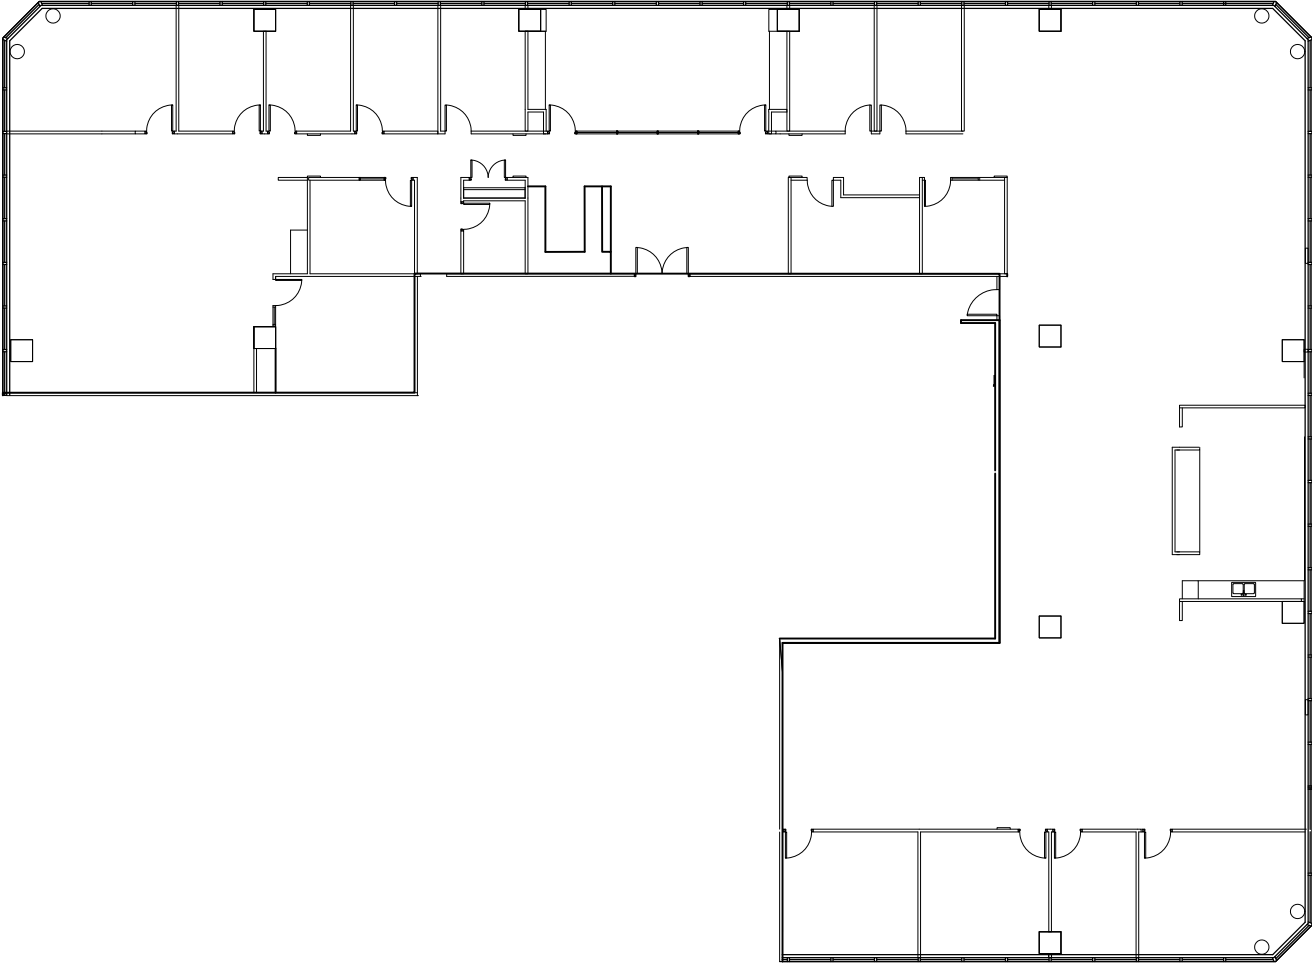

CHASE TOWER **SUITE 750**

11,102 SF

View this plan on View the Space.
Scan or click this QR code.