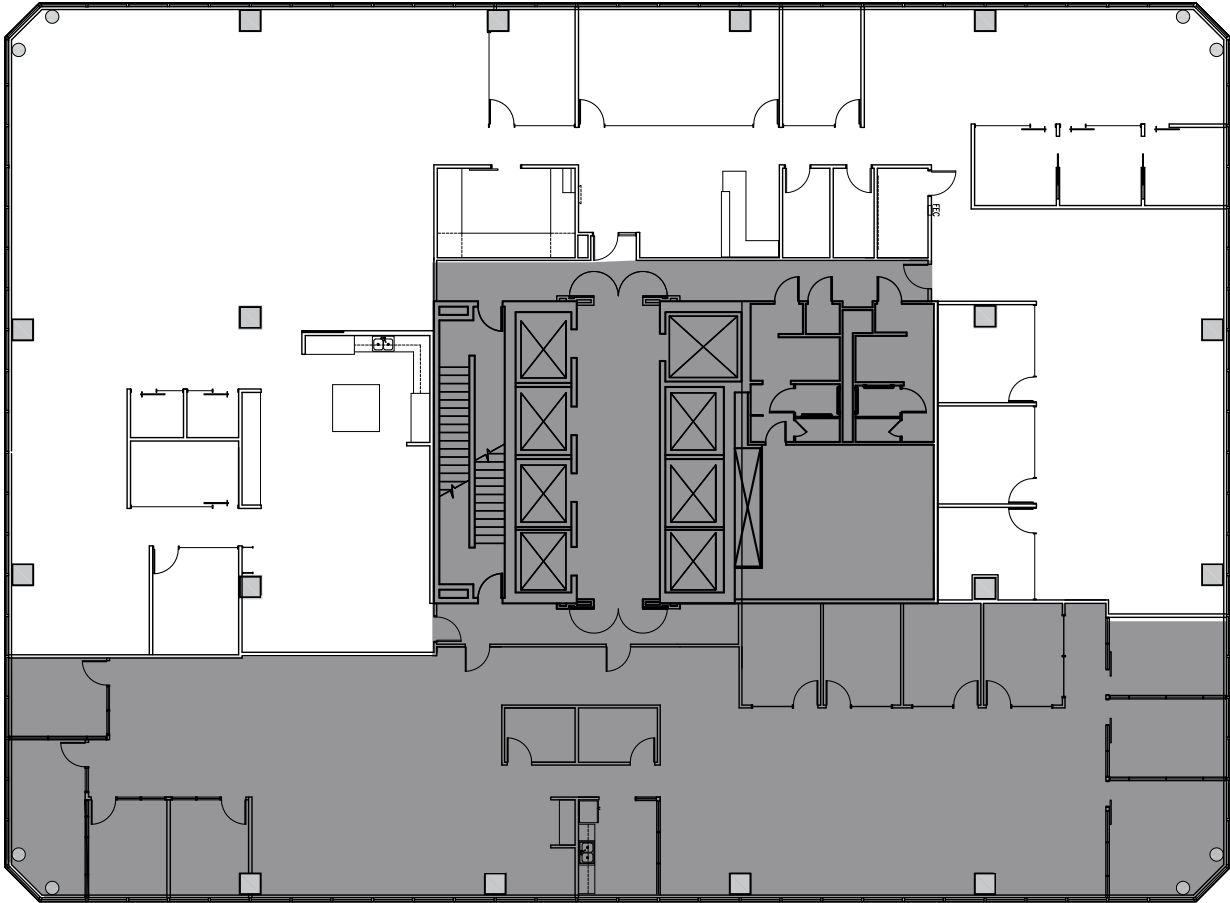

# CHASE TOWER **SUITE 800**

10,051 SF – AVAILABLE 8.1.2022

View this plan on View the Space.  
Scan or click this QR code.