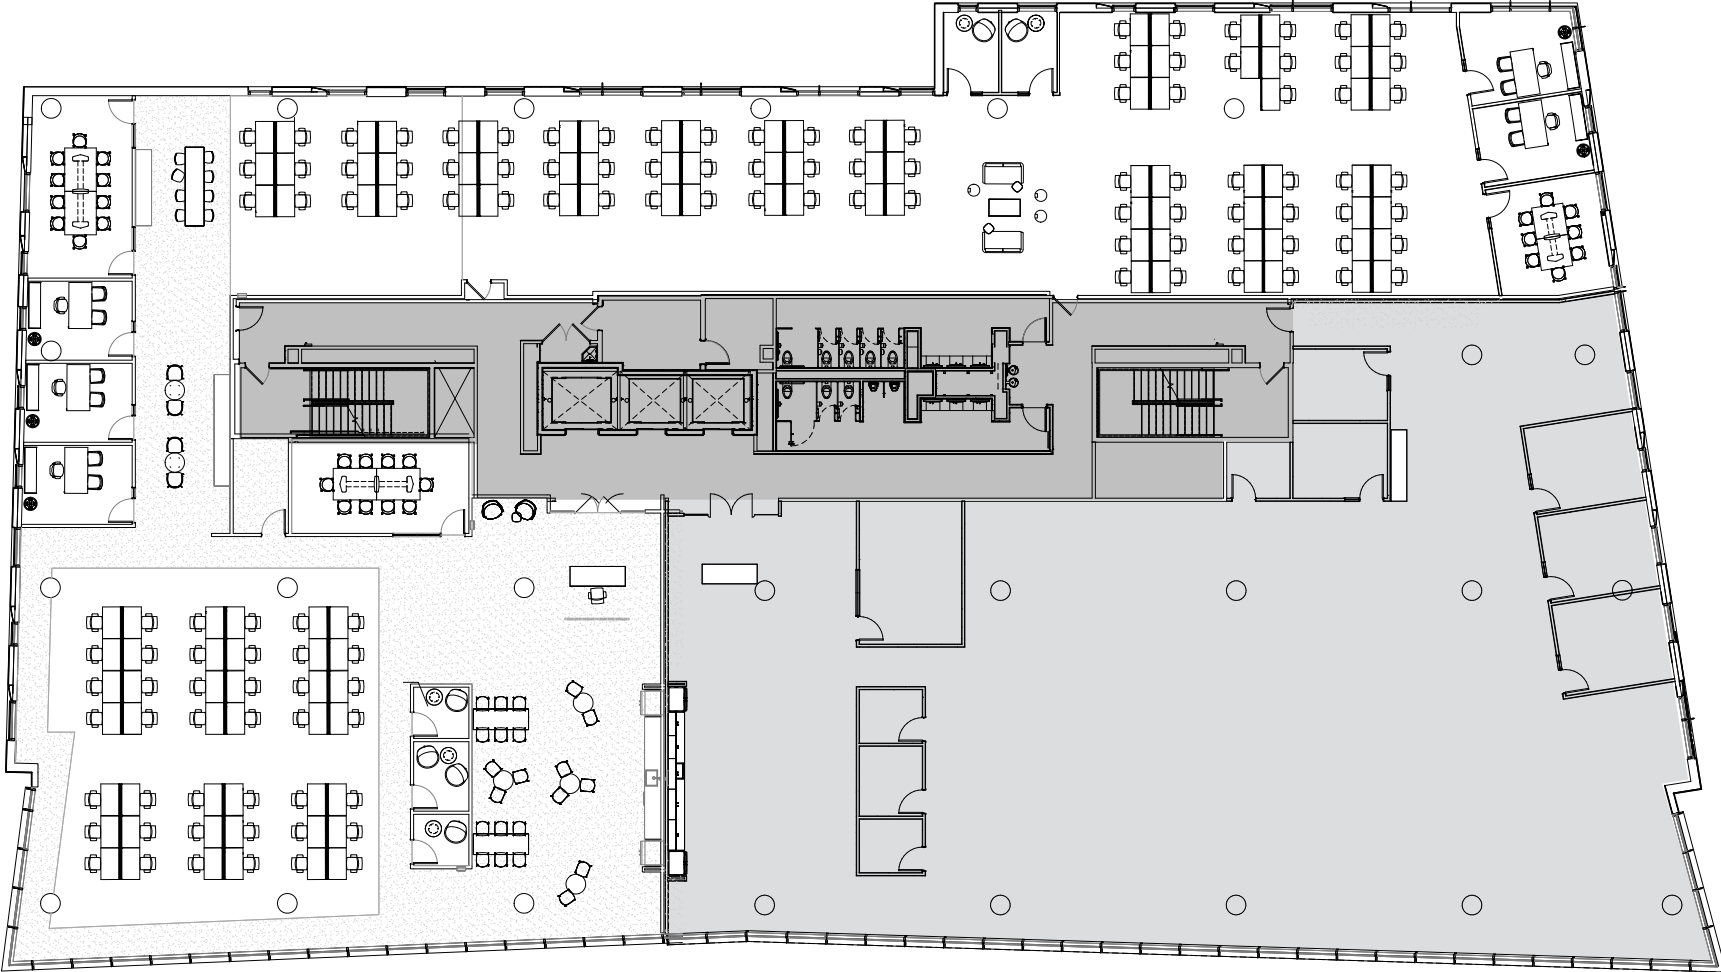

Spec Suite 300 + 325 - 14,417 SF

*Layout and furniture are conceptual

Spec Suite 300 + 325 - 14,417 SF (As-Is Plan)