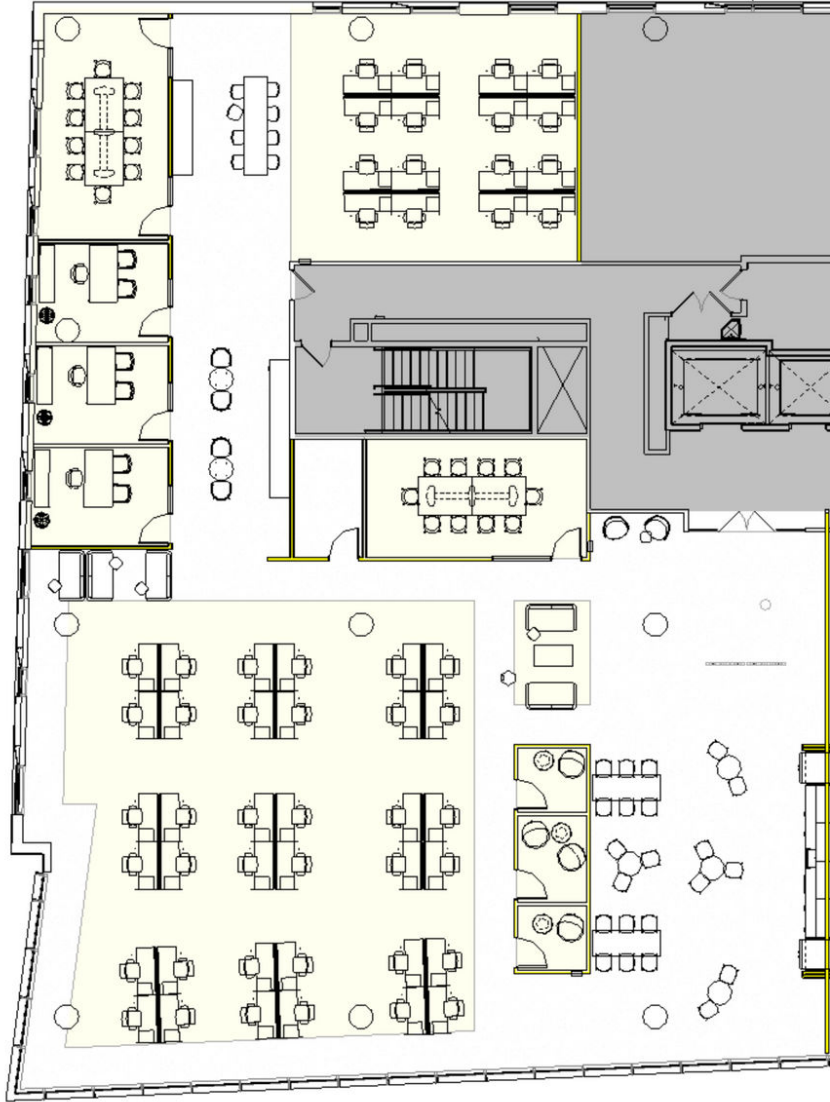

Spec Suite 300 - 8,743 SF

Scan or click to view virtual tour

*Furniture is conceptual

Spec Suite 300 - 8,743 SF

*Furniture is conceptual