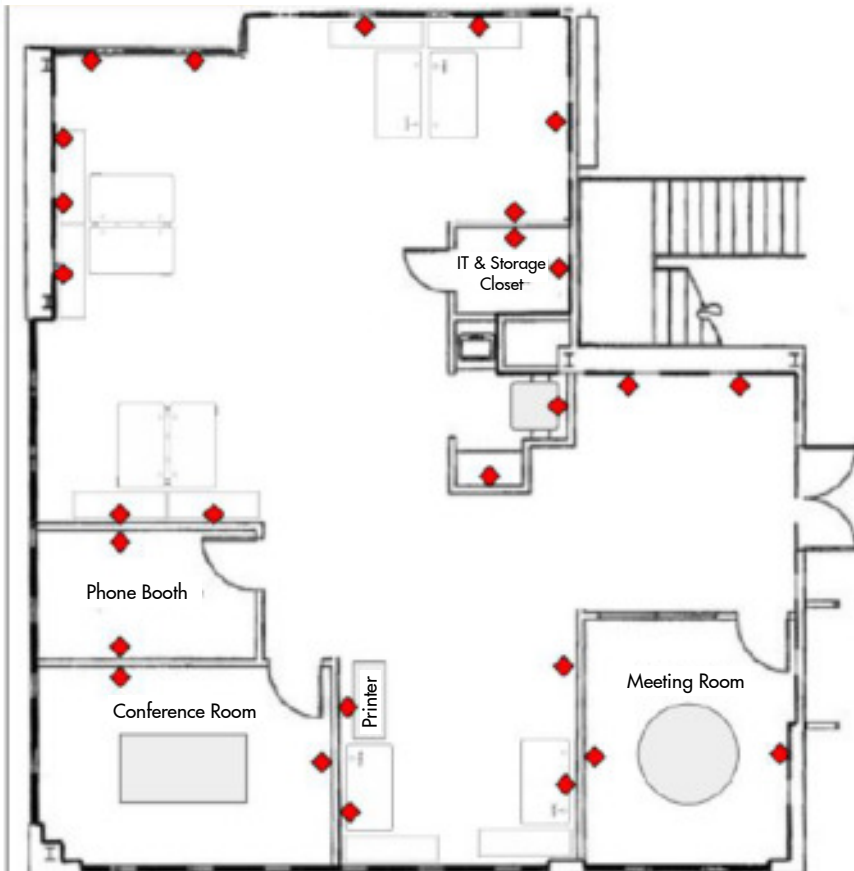

3001 S. LAMAR BLVD.
SUITE 101
2,079 SF

Modifications

Each Workstation Has (require electric):

- Electric Adjustable Desk
- 1-2 Monitor(s)
- Computer
- Cisco IP Phone

◆ **Electrical Outlets** - appropriate locations

Phone Booth Has:

- Cisco IP Phone
- Computer Station
- Stationary Desk

Meeting Room Has:

- Cisco IP Phone
- Computer Station

Conference Room Has:

- Cisco IP Phone
- Computer Station
- Wall Mounted Television

Kitchenette

Remove countertop and shelving to accommodate 30° x 30° refrigerator