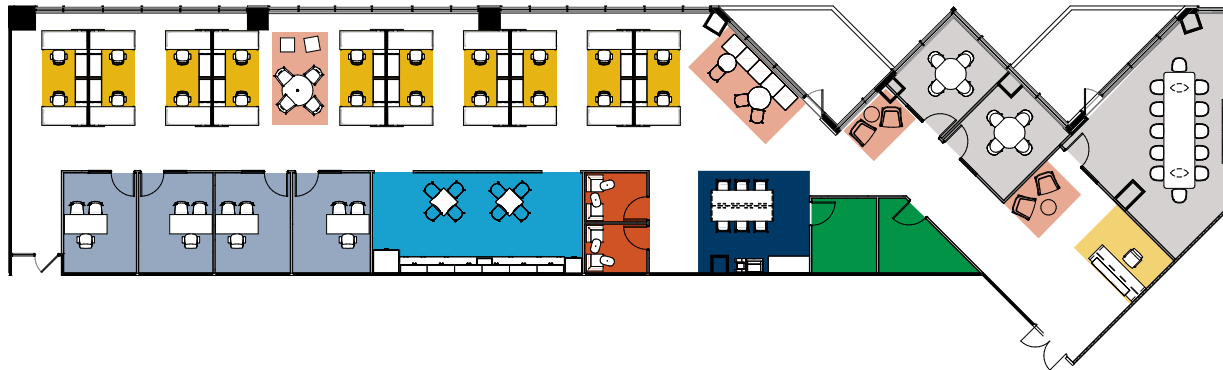

## SUITE 420

COMPLETED SPEC SUITE - 6,361 SF

\*Conceptual Furniture Plan

### Room Legend

- Break Area
- Conference
- Copy/Print
- Open Office
- Open Seating
- Phone
- Private Office
- Reception
- Server/Storage