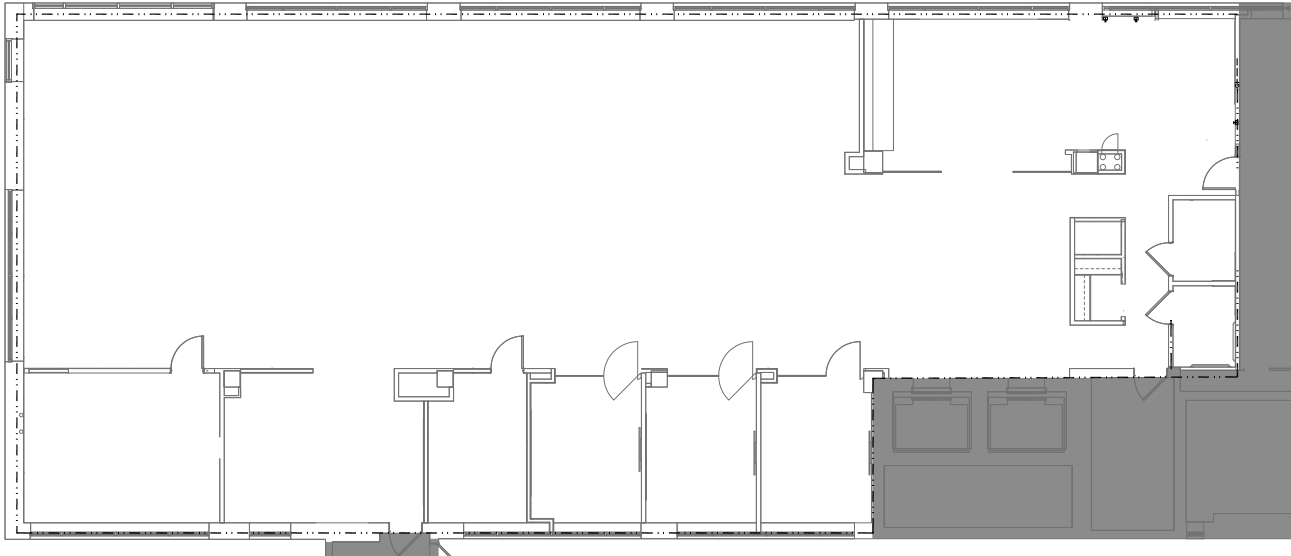

SUITE 1000 - 5,343 SF

SUITE HIGHLIGHTS:

- Full floor
- Abundant natural light
- Conference room
- Large breakroom
- 4 private offices
- Private restrooms
- Exposed ceiling

CLICK OR SCAN
FOR 360°
VIRTUAL TOUR