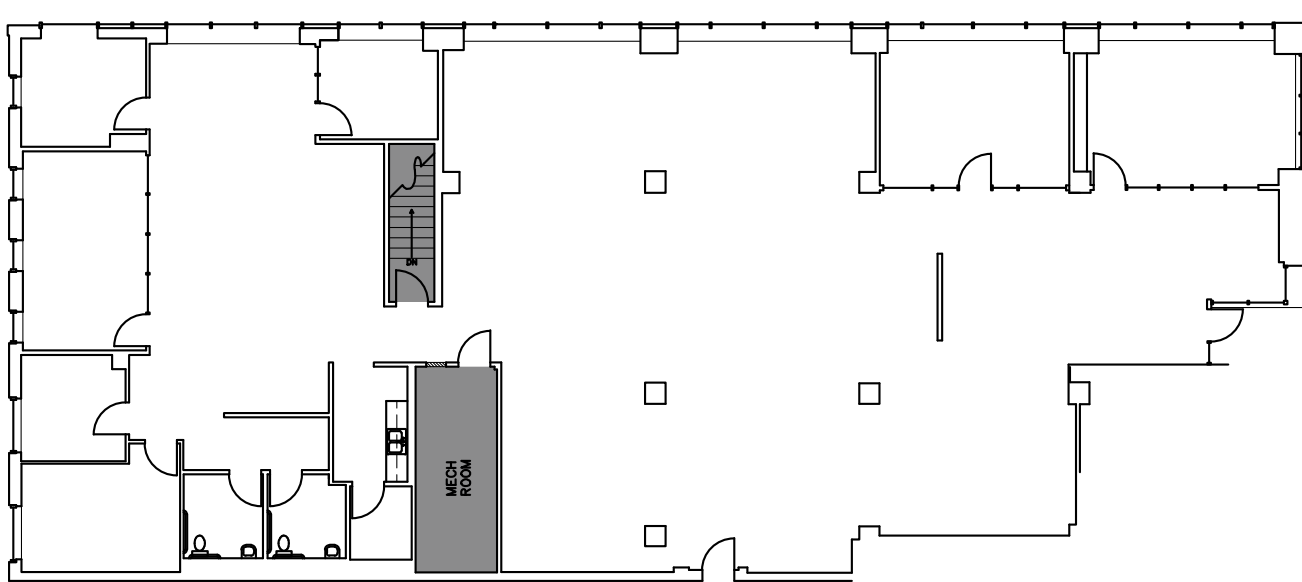

SUITE 110 - 6,741 SF

SUITE HIGHLIGHTS:

- Building lobby entry
- Move-in ready
- Breakroom
- Private restrooms
- Abundant natural light
- 4 private offices
- 3 conference rooms

CLICK OR SCAN
FOR 360°
VIRTUAL TOUR