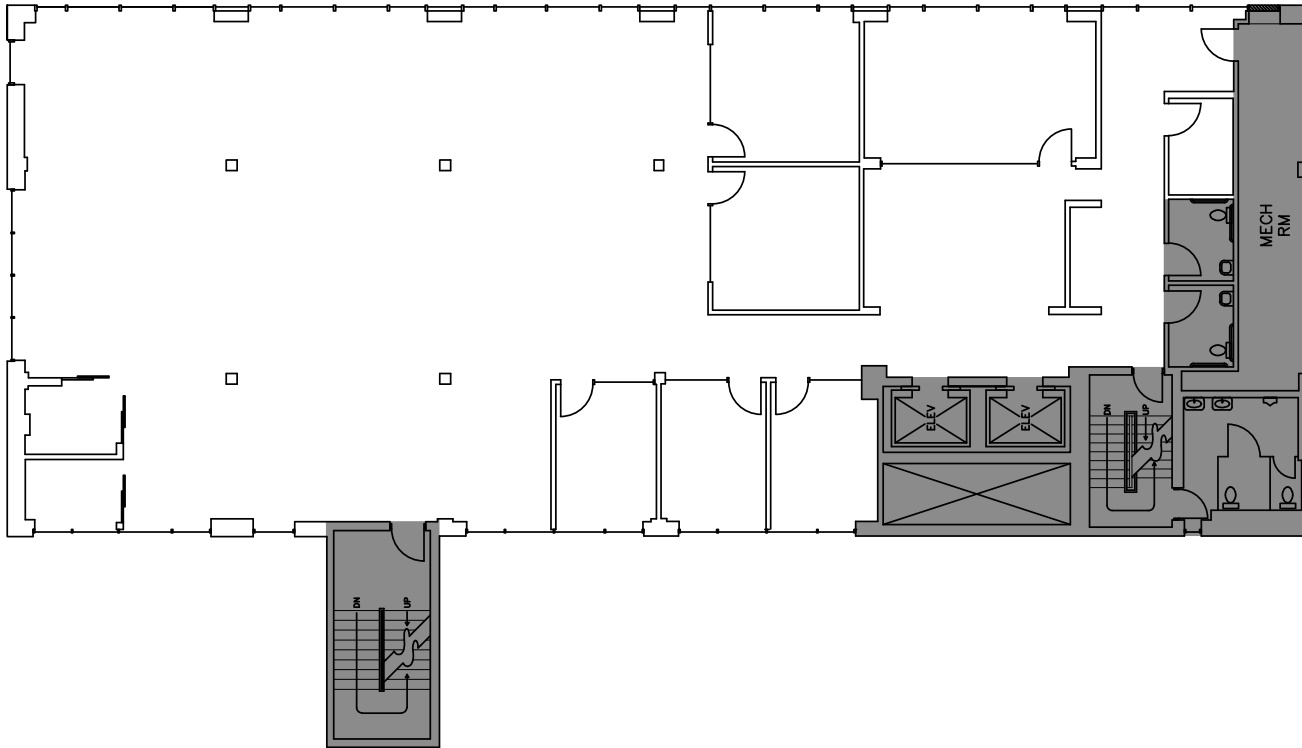

SUITE 1100 - 5,396 SF AVAILABLE 12.1.2024

SUITE HIGHLIGHTS:

- Full floor
- Conference room
- 3 private offices
- Storage closet
- Abundant natural light

Scan or Click
QR Code to
Take a Virtual Tour