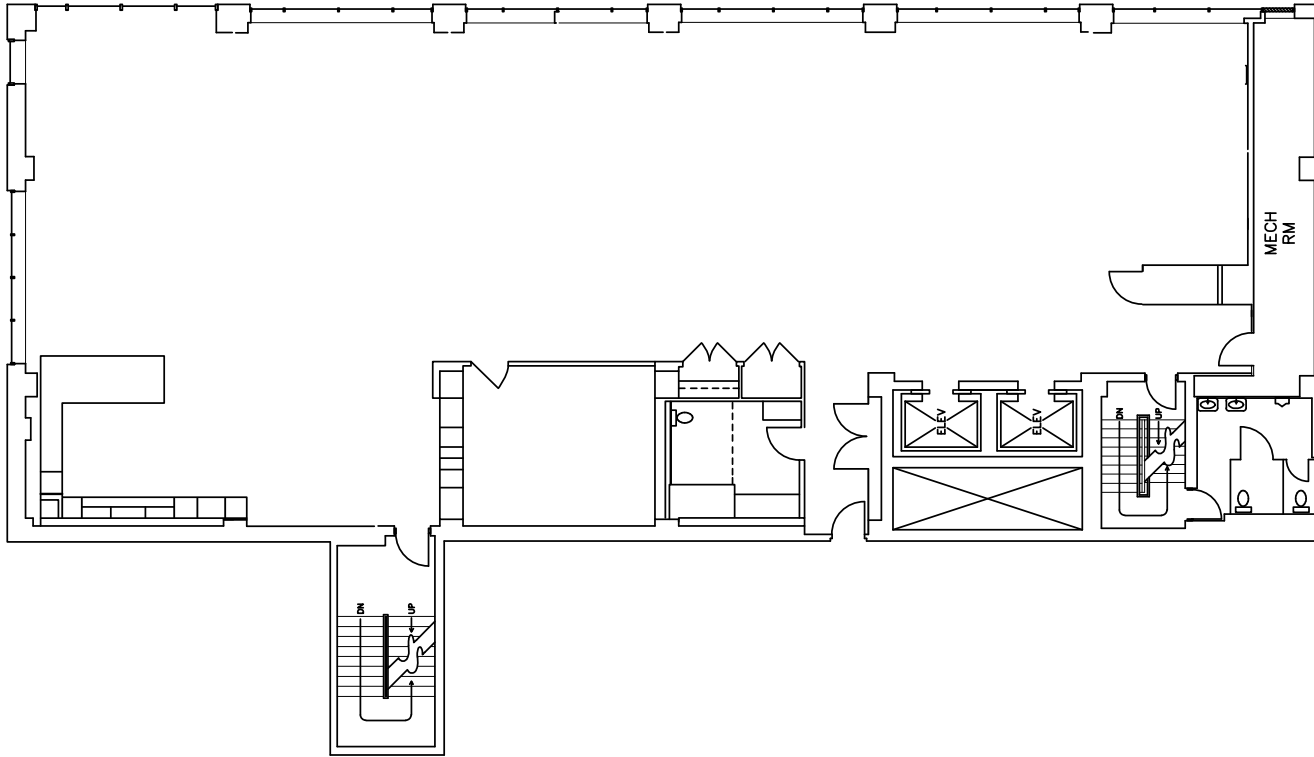

SUITE 300 - 5,295 SF AVAILABLE 5.1.2024

SUITE HIGHLIGHTS:

- Full floor
- Breakroom
- Restroom in suite
- Conference room
- Abundant natural light

CLICK OR SCAN
FOR 360°
VIRTUAL TOUR