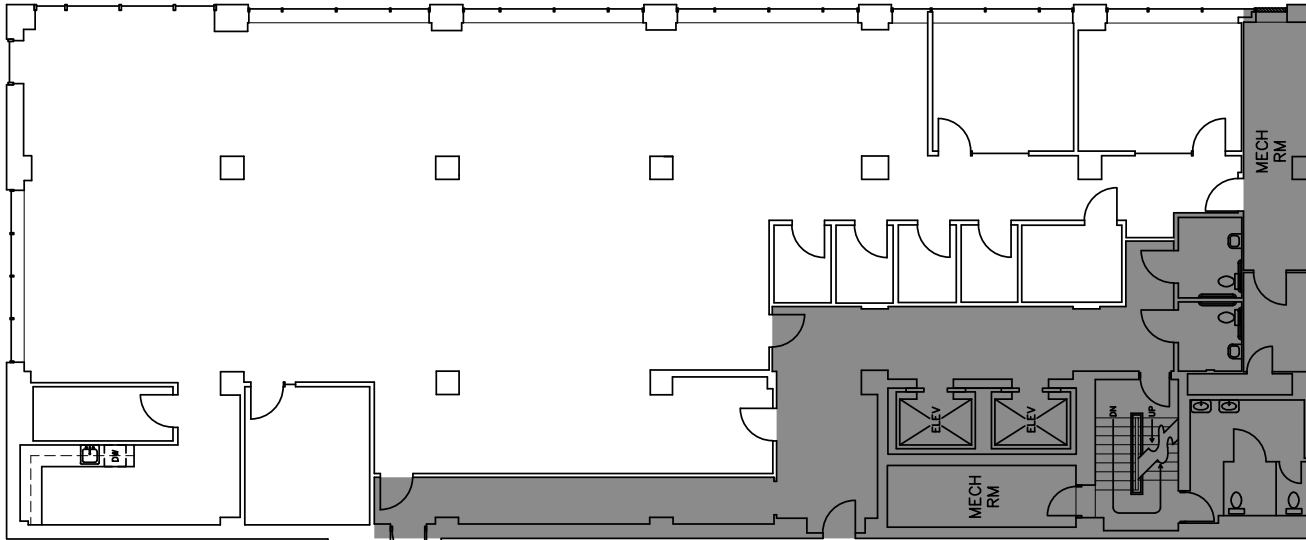

SUITE 400 - 5,311 SF

SUITE HIGHLIGHTS:

- Full floor
- Open office
- 4 phone rooms
- 2 conference rooms
- Breakroom
- IT closet
- Abundant natural light
- Direct access to garage

CLICK OR SCAN
FOR 360°
VIRTUAL TOUR