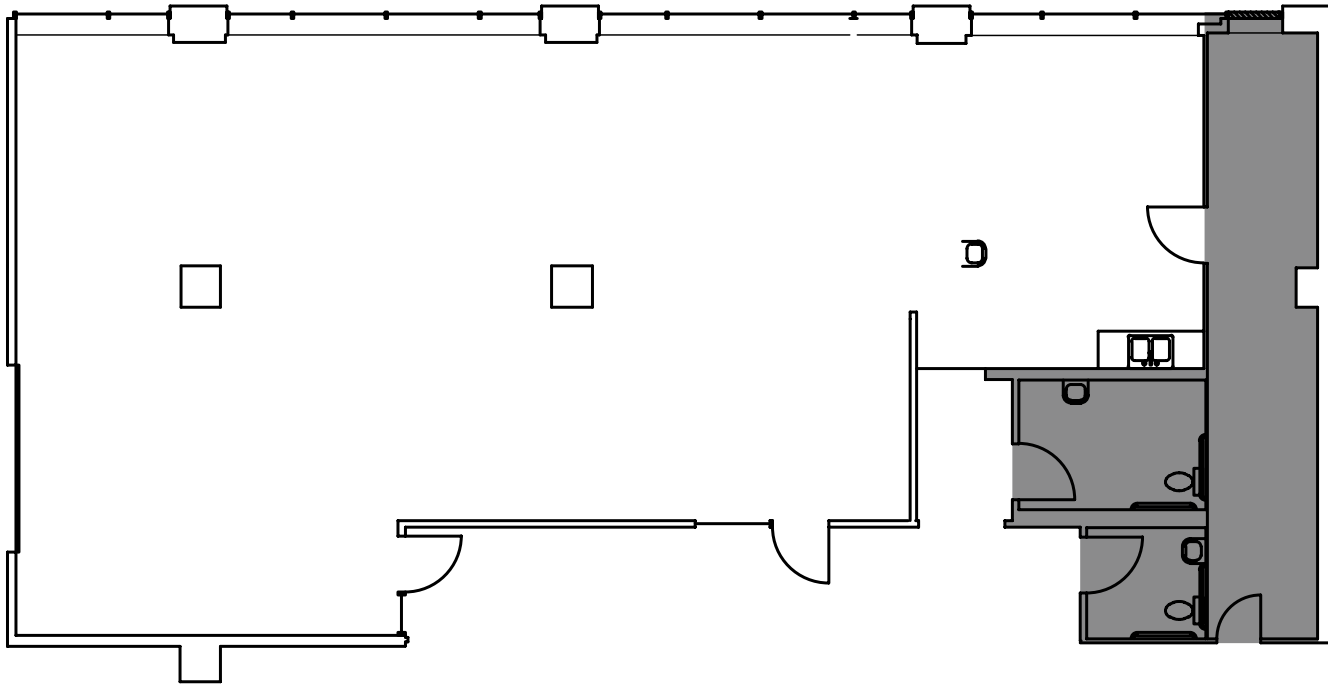

SUITE 500 - 2,209 SF

SUITE HIGHLIGHTS:

- Open office
- Breakroom
- Exposed ceilings
- Abundant natural light
- Floor access to garage

CLICK OR SCAN
FOR 360°
VIRTUAL TOUR