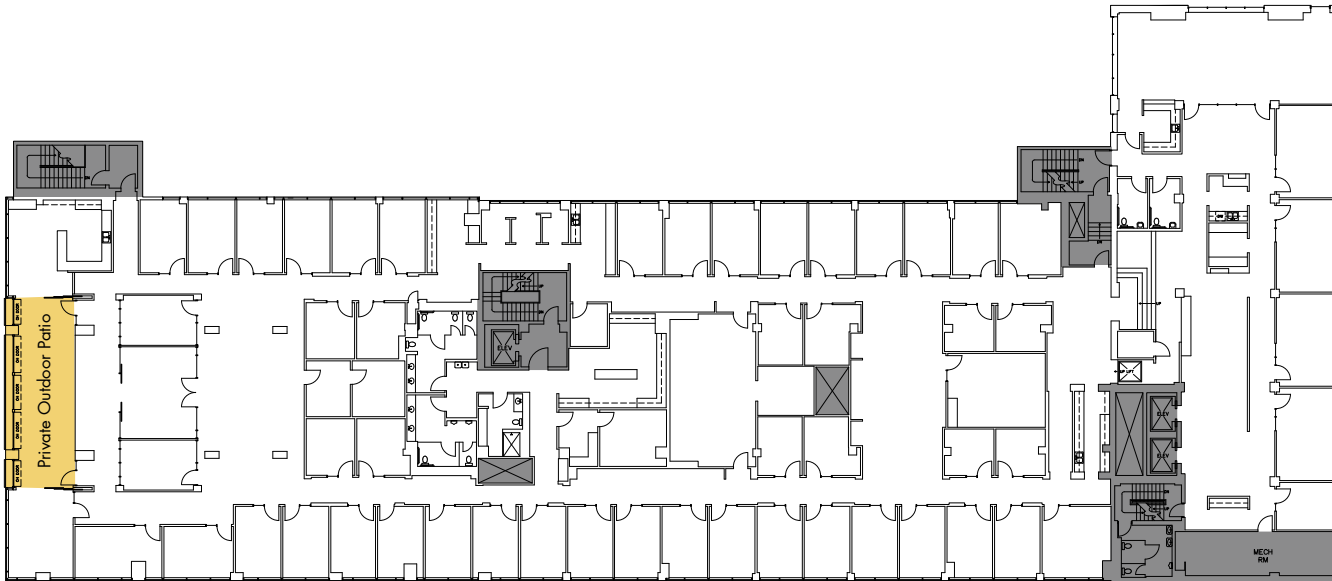

SUITE 700 - 24,549 SF

SUITE HIGHLIGHTS:

- Full floor
- Comprised of primarily private offices
- Breakroom
- Conference rooms
- Private outdoor patio with sliding glass door for indoor/outdoor connectivity