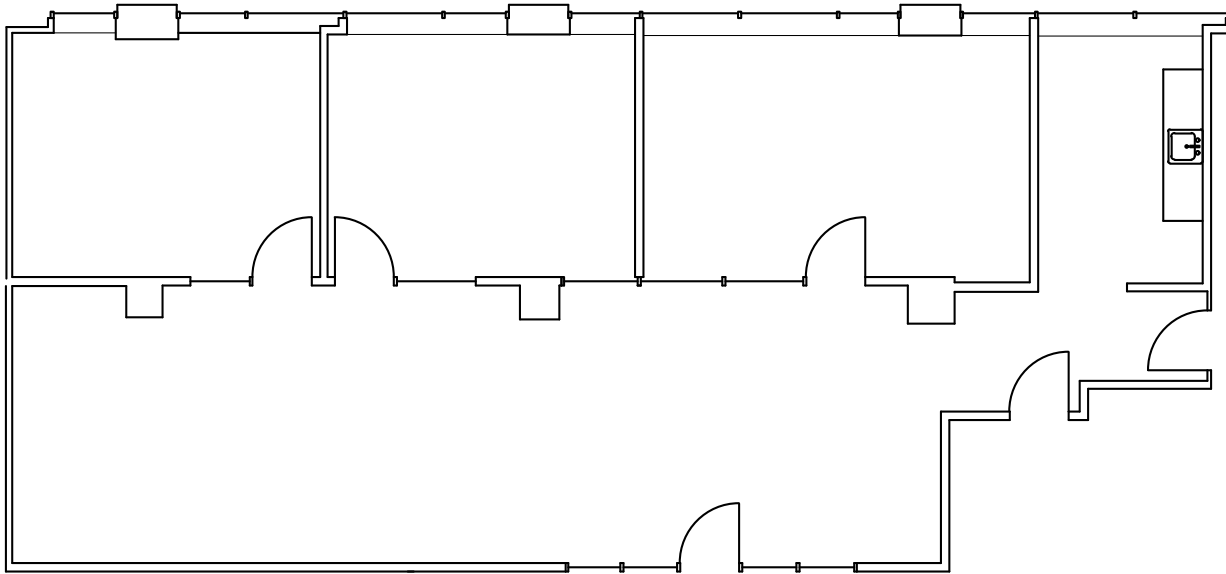

SUITE 800 - 1,925 SF

SUITE HIGHLIGHTS:

- Open workspace
- 3 private offices
- Kitchen
- Mechanical room

CLICK OR SCAN
FOR 360°
VIRTUAL TOUR