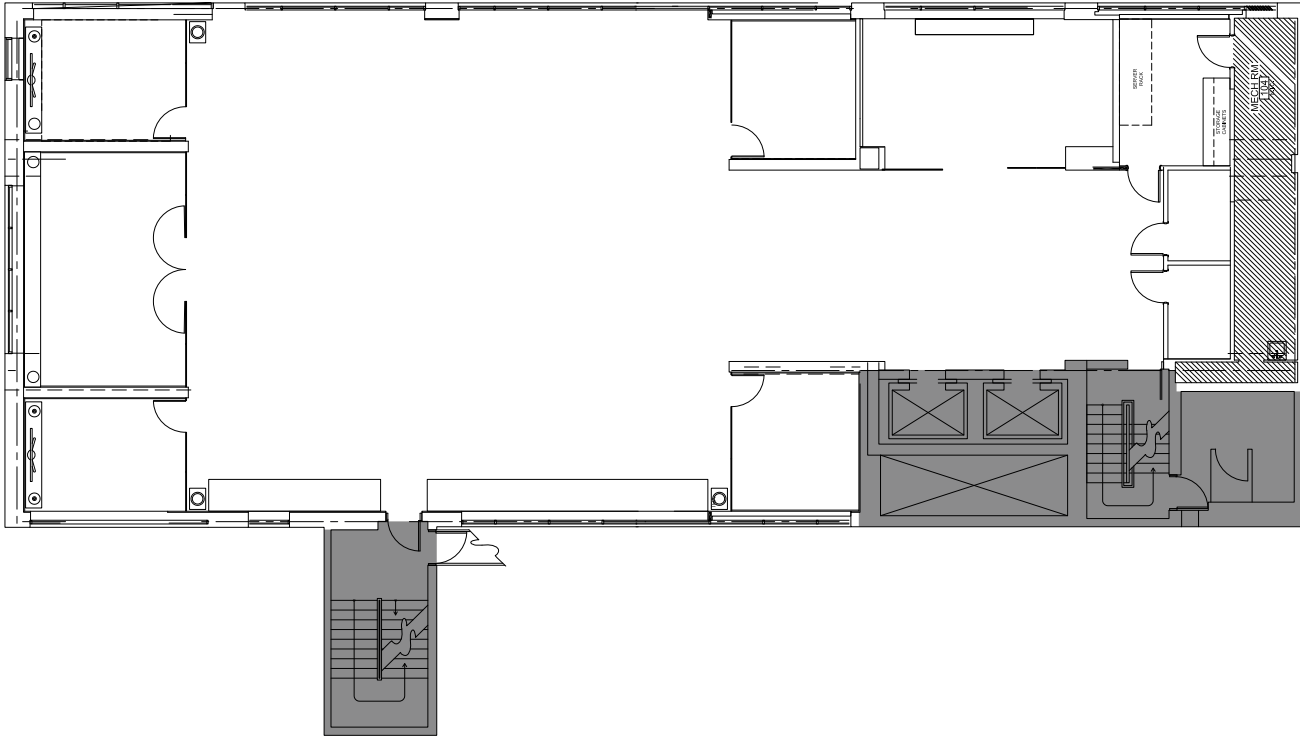

SUITE 900 - 5,343 SF

SUITE HIGHLIGHTS:

- Full floor
- 2 huddle rooms
- Large conference room
- 2 private offices
- Private restrooms
- Large breakroom
- IT closet/ storage

CLICK OR SCAN  
FOR 360°  
VIRTUAL TOUR