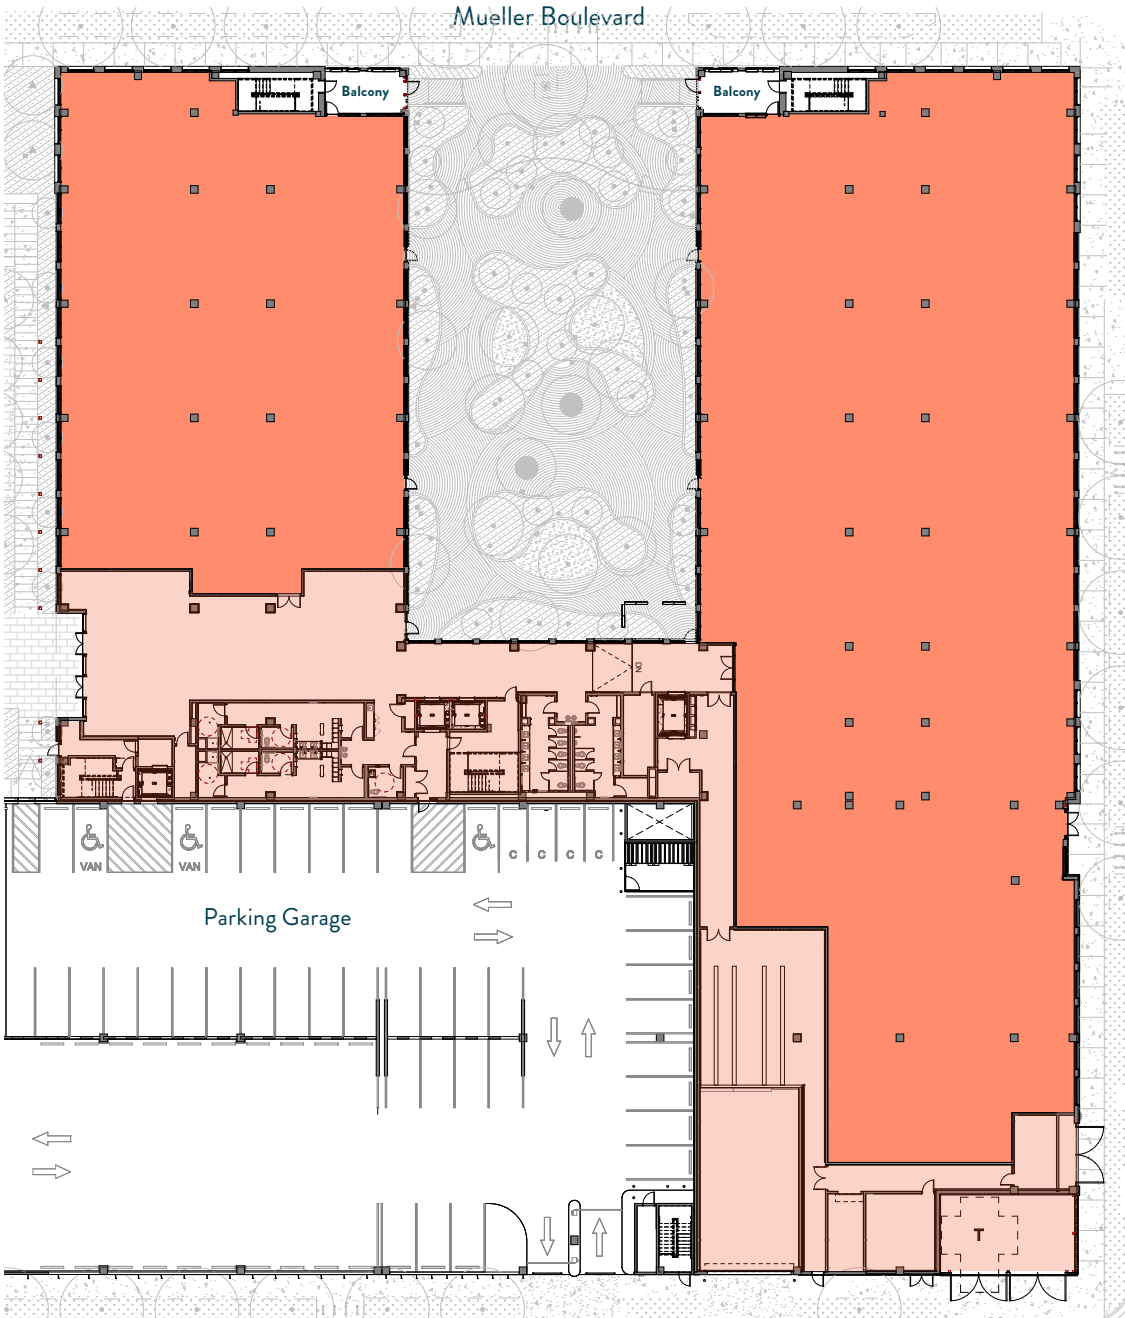

Mueller — Business — District

Delta Building - Level 1 Floorplan

Level 1 — 50,008 RSF

Contact

Ben Tolson
tolson@aquilacommercial.com
512.684.3819

David Putman
putman@aquilacommercial.com
512.684.3820

Bart Matheney
matheney@aquilacommercial.com
512.684.3808