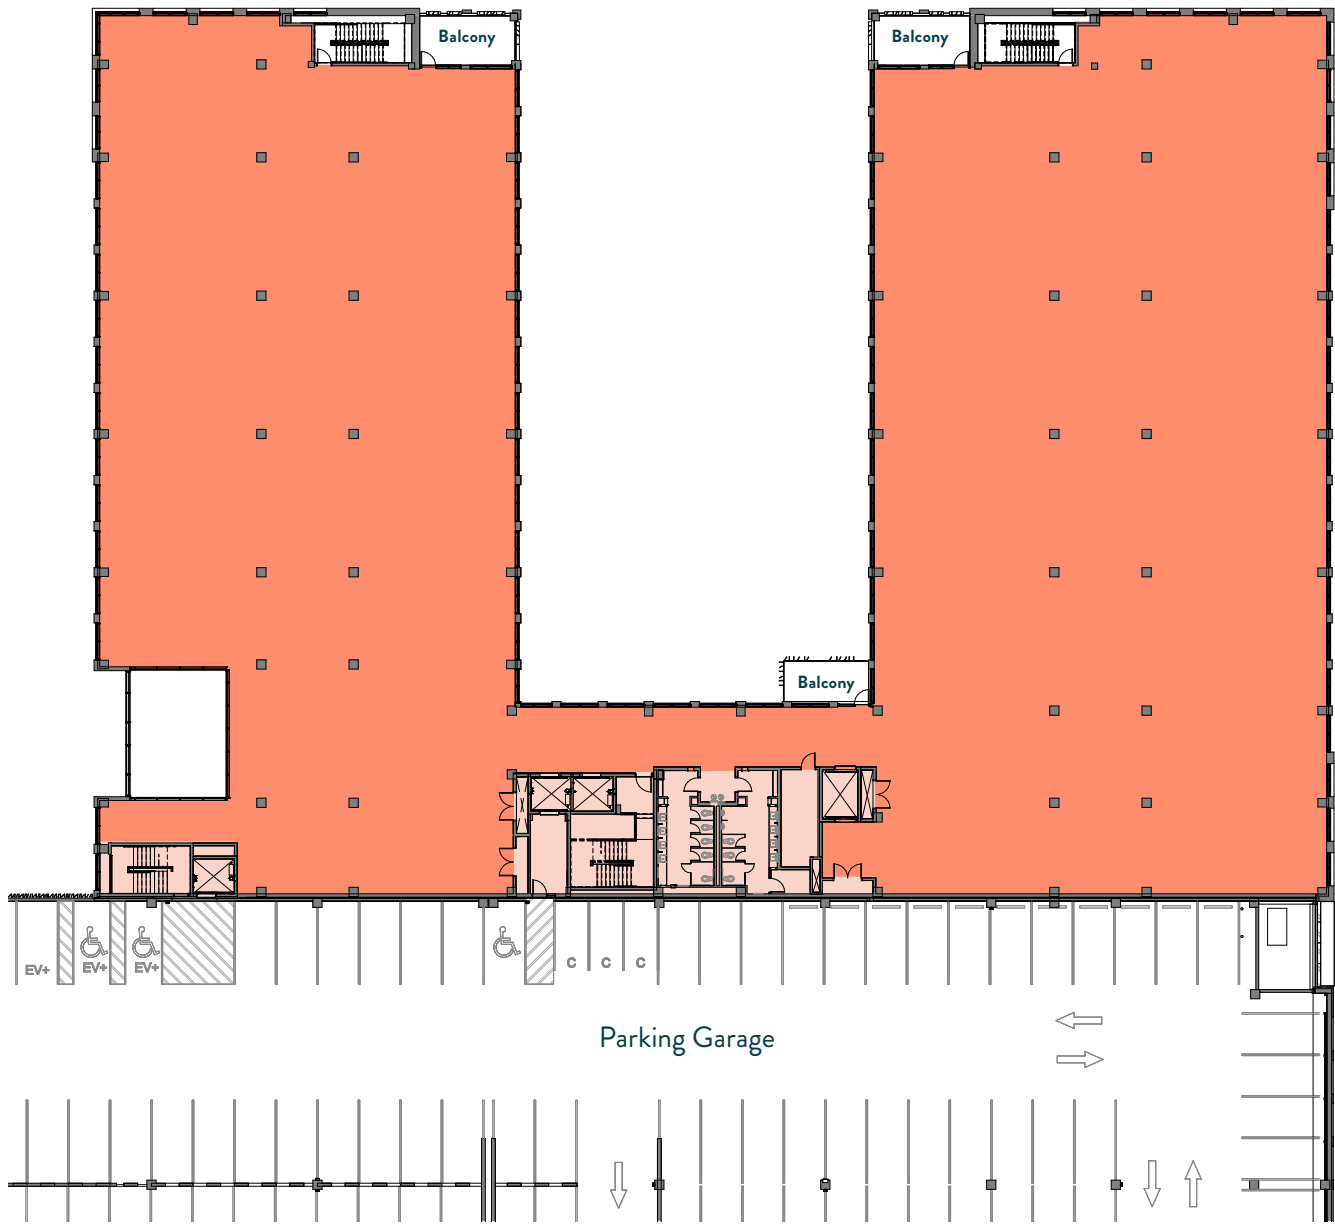

# Delta Building - Level 2 Floorplan

**Level 2** ——— **36,619 RSF**