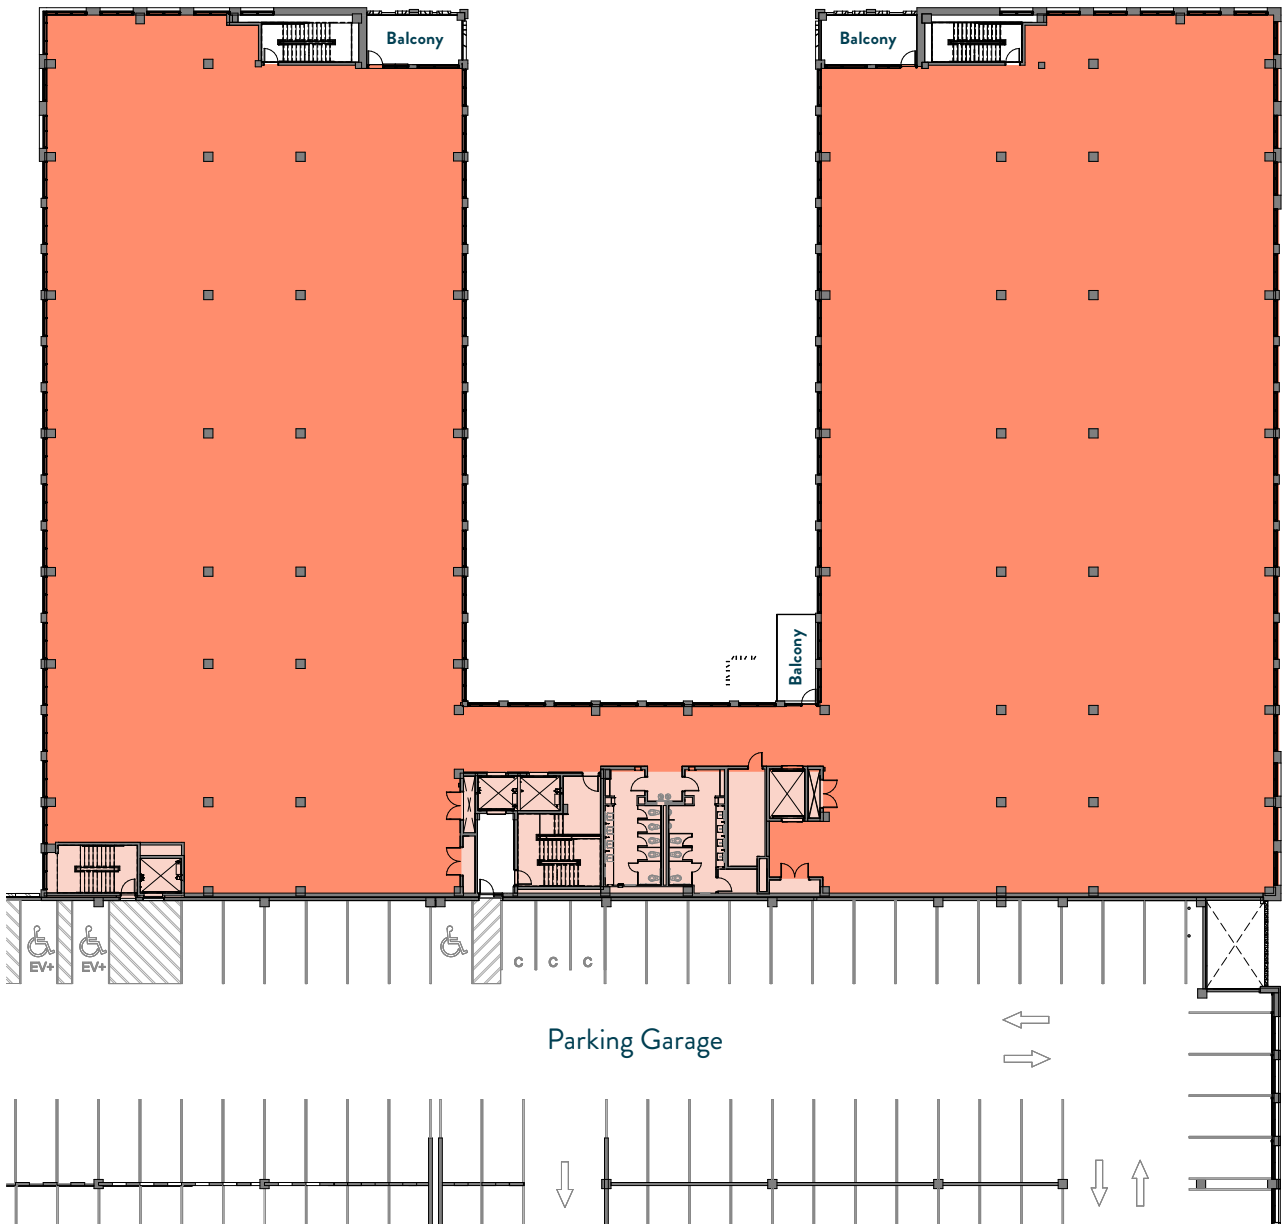

# Delta Building - Level 3 Floorplan

Level 3 — 37,404 RSF