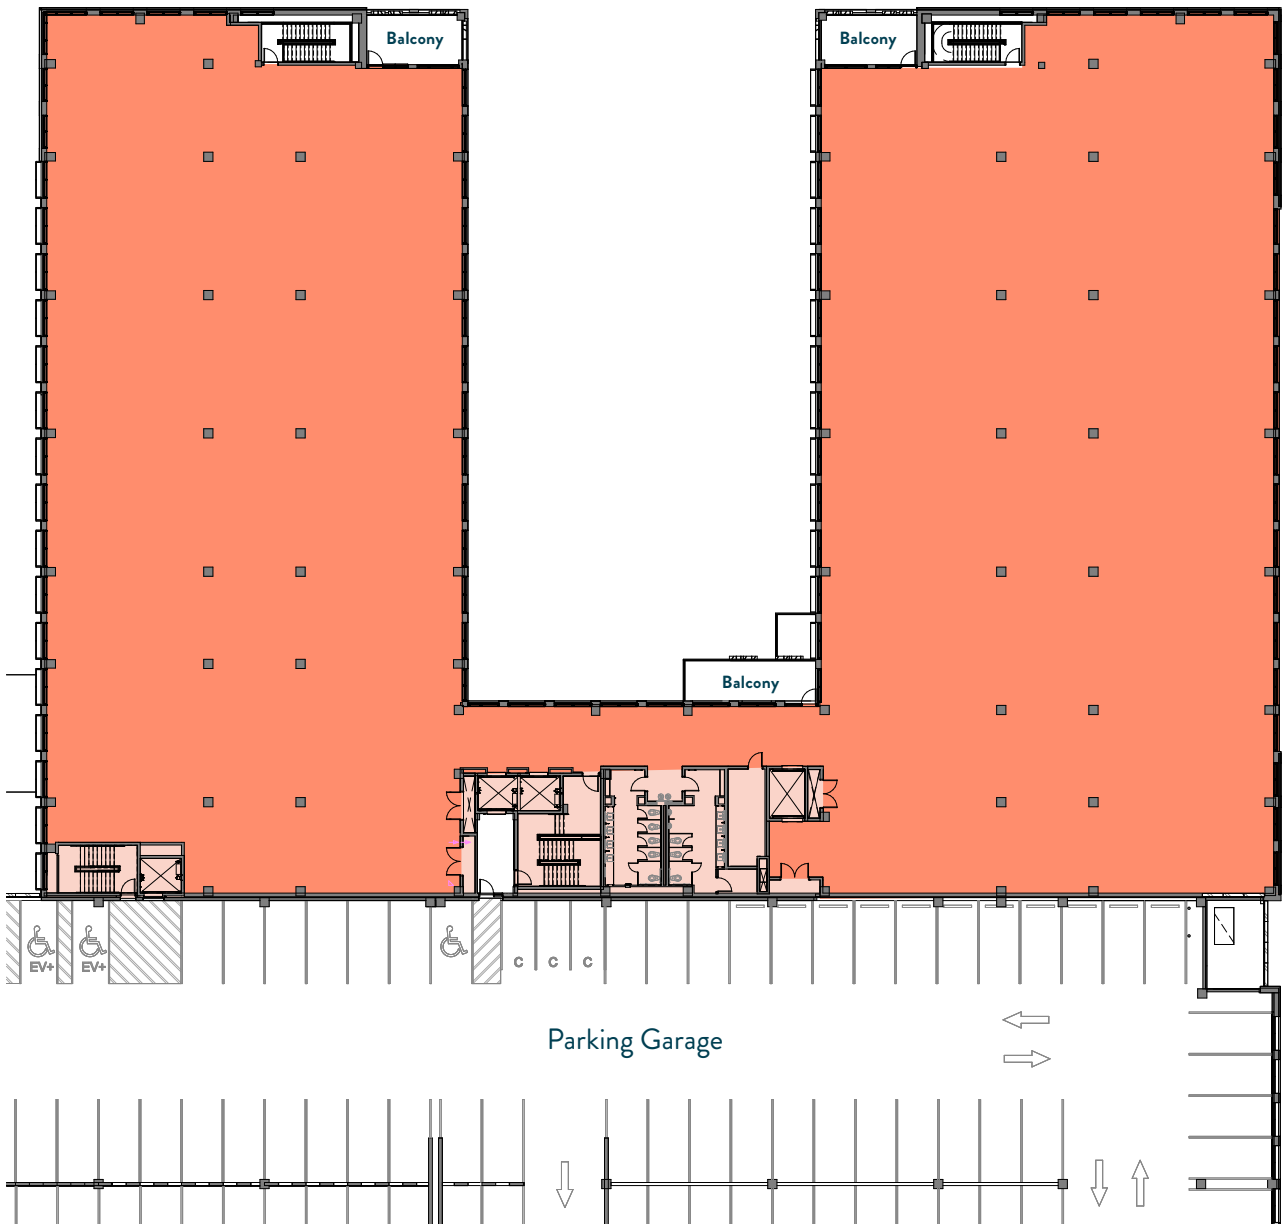

Mueller Boulevard

Delta Building - Level 4 Floorplan

Level 4 ——— 37,511 RSF

Contact

Ben Tolson
tolson@aquilacommercial.com
512.684.3819

David Putman
putman@aquilacommercial.com
512.684.3820

Bart Matheney
matheney@aquilacommercial.com
512.684.3808