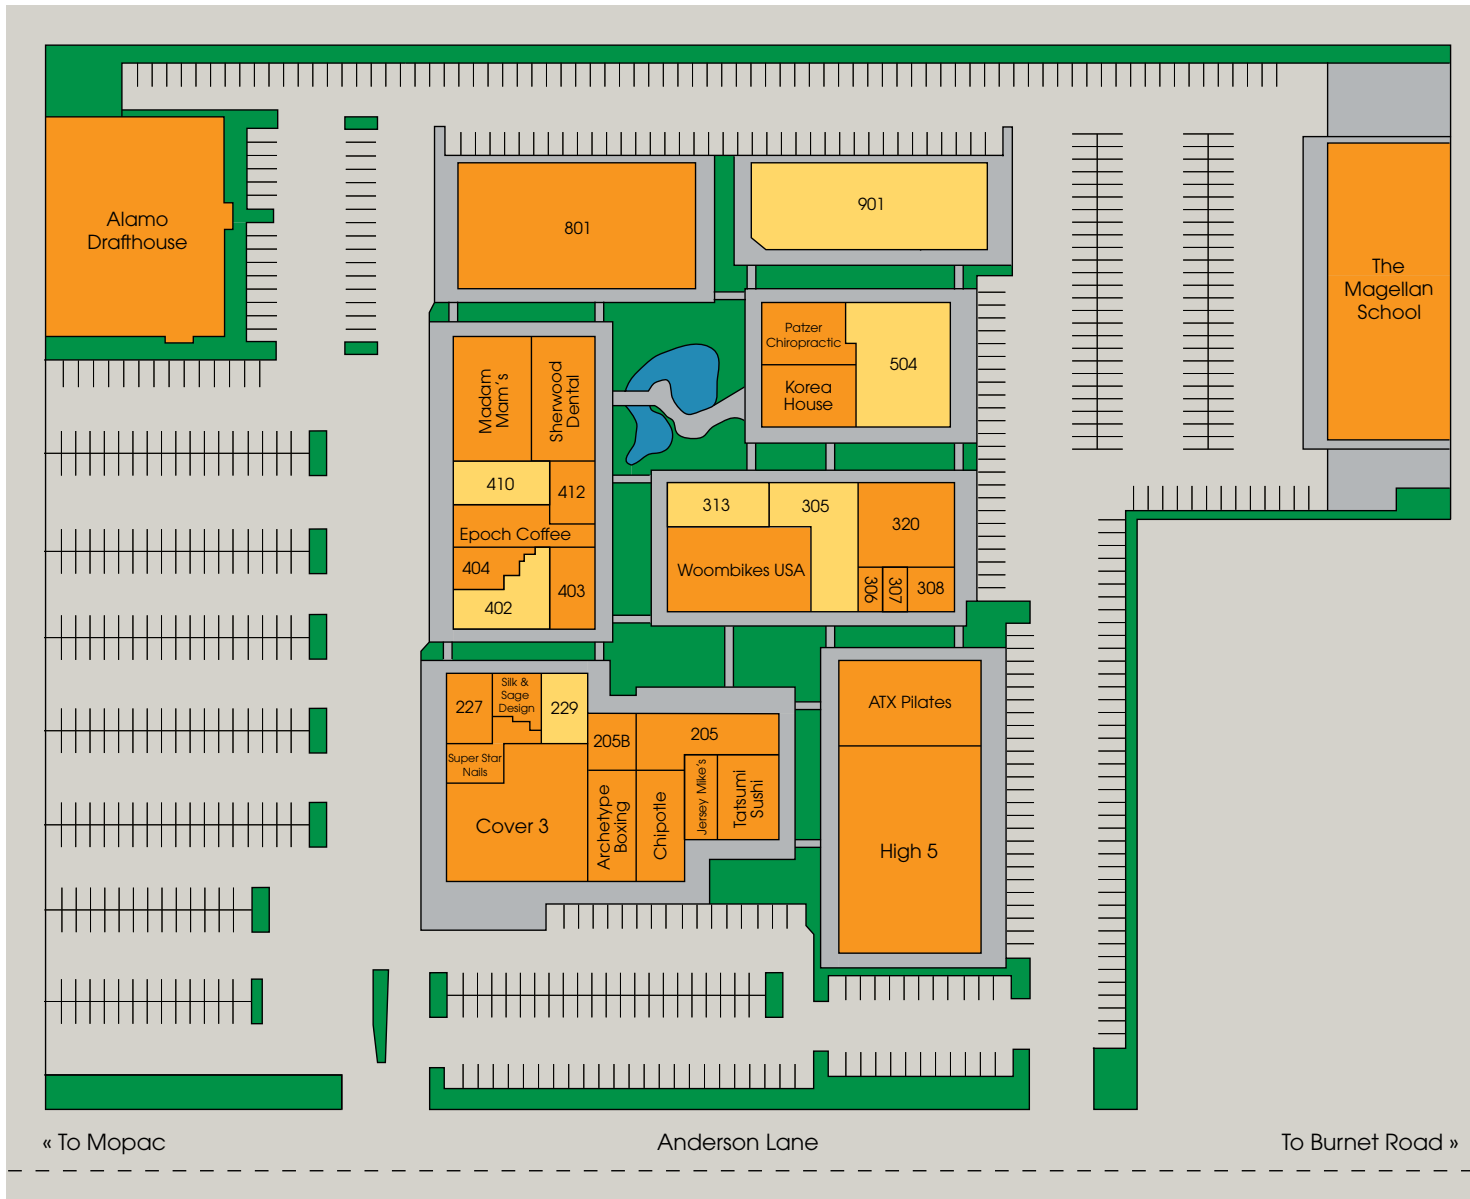

CURRENT AVAILABILITY

SUITE	SIZE	AVAILABILITY
229	1,544 SF	Immediate
305	3,534 SF	Immediate
313	1,908 SF	Immediate
402	1,705 SF	1/1/2026
410	1,593 SF	Immediate
504	5,600 SF	Immediate
901	8,977 SF	Immediate